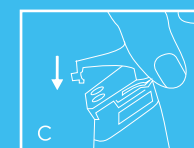

USING THE TRIMMER

1. Turn the head counter clockwise to unlock the head. Pull the head to remove it.
2. Put the head on the body and turn the head clockwise to lock. The trimmer is now ready to be used with a new head.

Body Hair Trimmer:

1. Install the body hair blade.
2. Trim hair on chest, arms or legs as required.

Hair Clipper/Beard Trimmer:

1. Press the button, let the trimmer forward to a certain angle, moving close to the hair.
2. Adjust the guide comb up and down, you can control the cutting length.

Nose/Ear Hair Trimmer:

1. Install the Nose/Ear hair trimmer head.
2. Trim nose hair, ear hair to style yourself.

Clean the Trimmer:

- 1). Figure A, head pressing force along the direction of the arrow to remove the central head, you can clean it.
- 2). Figure B, press 1 to insert a plastic tank, the second alignment metal parts, according to the pressure head center, can be installed along the direction of the arrow tip.
- 3). Figure C, press the comb along the direction of the arrow.