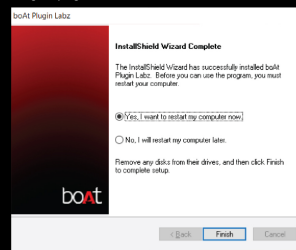

Step 4. Click 'Finish' to restart the computer before you begin using the program