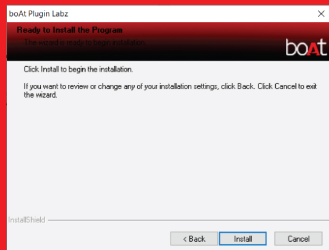

Step 3. Click 'Install' to begin installation