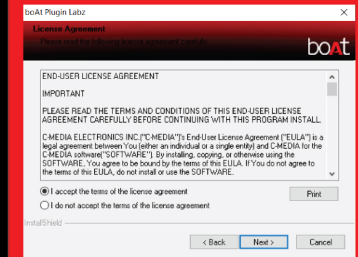

Step 2. Click 'I accept the terms of the license agreement' and then 'Next'