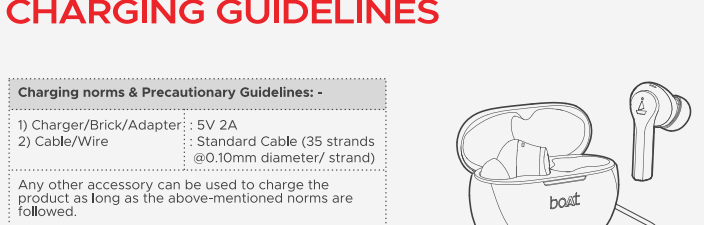

CHARGING GUIDELINES

Note: (1) Before using the earbuds for the first time, it is recommended to fully charge them. (2) Please note that the earbuds cannot be used / switched on while charging.