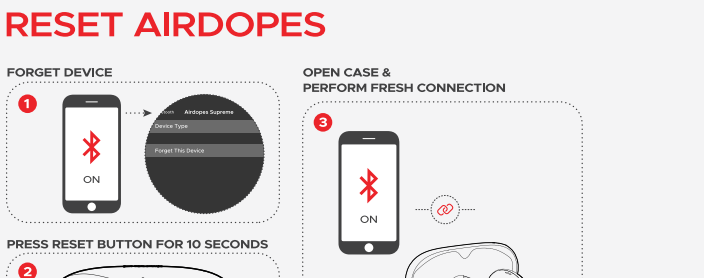

RESET AIRDOPES