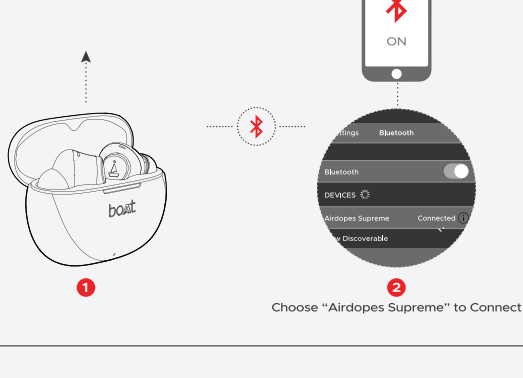

AIRDOPES SUPREME

SMART GUIDE

PACKAGE CONTENTS

PRODUCT LABELLING

POWER ON/OFF

BLUETOOTH PAIRING

MULTIPOINT CONNECTION

FUNCTIONS (CALL/MUSIC)

FUNCTIONS (BEAST™ MODE/SPATIAL SOUND)

HEARABLES APP COMPATIBILITY

Discover the following features of your Airdopes only on the Hearables App:

- Connectivity and Battery Status
- Touch Control Customization
- Self-Diagnostics Function
- Activate/Deactivate Spatial Audio
- Activate/Deactivate In-Ear Detection