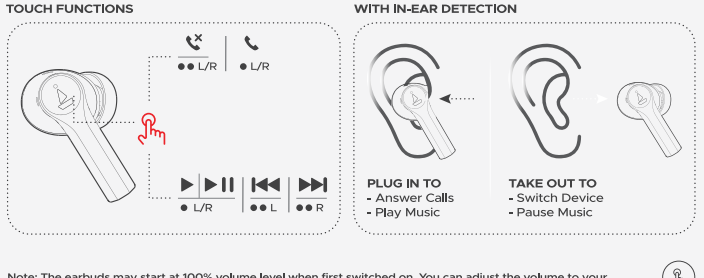

AIRDOPES SUPREME

SMART GUIDE

PACKAGE CONTENTS

PRODUCT LABELLING

POWER ON/OFF

BLUETOOTH PAIRING

MULTIPOINT CONNECTION

FUNCTIONS (CALL/MUSIC)

FUNCTIONS (BEAST™ MODE/SPATIAL SOUND)

HEARABLES APP COMPATIBILITY

Discover the following features of your Airdopes only on the Hearables App:

- Connectivity and Battery Status
- Touch Control Customization
- Self-Diagnostics Function
- Activate/Deactivate Spatial Audio
- Activate/Deactivate In-Ear Detection