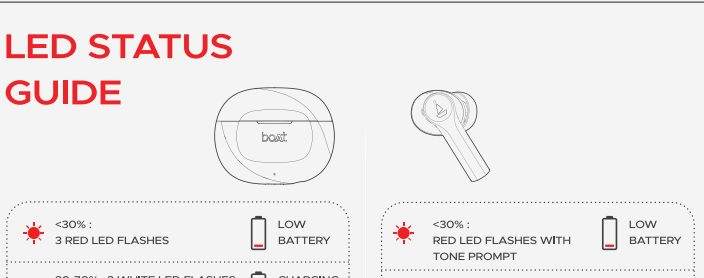

AIRDOPES SUPREME

SMART GUIDE

PACKAGE CONTENTS

PRODUCT LABELLING

POWER ON/OFF

BLUETOOTH PAIRING

MULTIPOINT CONNECTION

FUNCTIONS (CALL/MUSIC)

FUNCTIONS (BEAST™ MODE/SPATIAL SOUND)

HEARABLES APP COMPATIBILITY

Discover the following features of your Airdopes only on the Hearables App:

- Connectivity and Battery Status
- Touch Control Customization
- Self-Diagnostics Function
- Activate/Deactivate Spatial Audio
- Activate/Deactivate In-Ear Detection

RESET AIRDOPES

LED STATUS GUIDE

SPECIFICATIONS

Headphone Type	TWS
Bluetooth Version	5.2
Music Playtime	Up To 50 Hours (At 60% Volume)
Number Of AI ENx™ Equipped Mics	4
IWP™ Tech	Yes
BEAST™ Mode	Yes; 65ms Low Latency
Transmission Range	10 m
Driver Size	10 mm*2
Supported Codec	AAC/SBC
Frequency	20 Hz-20 kHz
Battery	400 mAh (Case); 35 mAh*2 (Earbuds)
ASAP™ Charge	Yes, 10 Mins Charge= 150 Mins Playback
Charging Time	1.5 Hours (Case); 30 Mins (Earbuds)
Charging Interface	USB Type-C
Water Resistance	IPX4