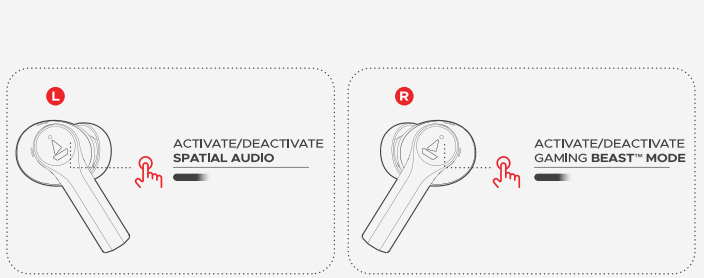

AIRDOPES SUPREME

SMART GUIDE

PACKAGE CONTENTS

PRODUCT LABELLING

POWER ON/OFF

BLUETOOTH PAIRING

MULTIPOINT CONNECTION

FUNCTIONS (CALL/MUSIC)

FUNCTIONS (BEAST™ MODE/SPATIAL SOUND)

HEARABLES APP COMPATIBILITY

Discover the following features of your Airdopes only on the Hearables App:

- Connectivity and Battery Status
- Touch Control Customization
- Self-Diagnostics Function
- Activate/Deactivate Spatial Audio
- Activate/Deactivate In-Ear Detection