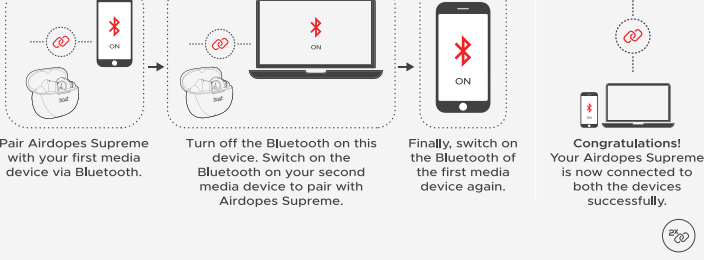

AIRDOPES SUPREME

SMART GUIDE

PACKAGE CONTENTS

PRODUCT LABELLING

POWER ON/OFF

BLUETOOTH PAIRING

MULTIPOINT CONNECTION

FUNCTIONS (CALL/MUSIC)

FUNCTIONS (BEAST™ MODE/SPATIAL SOUND)

HEARABLES APP COMPATIBILITY

Discover the following features of your Airdopes only on the Hearables App:

- Connectivity and Battery Status
- Touch Control Customization
- Self-Diagnostics Function
- Activate/Deactivate Spatial Audio
- Activate/Deactivate In-Ear Detection