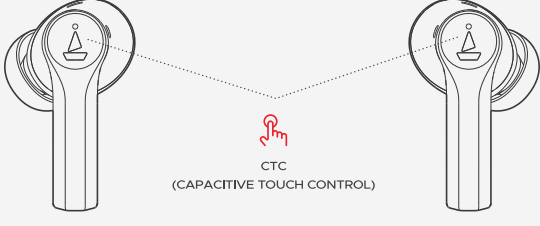

AIRDOPES SUPREME

SMART GUIDE

PACKAGE CONTENTS

PRODUCT LABELLING

POWER ON/OFF

BLUETOOTH PAIRING

MULTIPOINT CONNECTION

FUNCTIONS (CALL/MUSIC)

FUNCTIONS (BEAST™ MODE/SPATIAL SOUND)

HEARABLES APP COMPATIBILITY

Discover the following features of your Airdopes only on the Hearables App:

- Connectivity and Battery Status
- Touch Control Customization
- Self-Diagnostics Function
- Activate/Deactivate Spatial Audio
- Activate/Deactivate In-Ear Detection