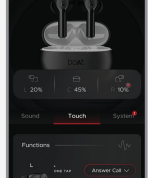

AIRDOPES SUPREME

SMART GUIDE

PACKAGE CONTENTS

PRODUCT LABELLING

POWER ON/OFF

BLUETOOTH PAIRING

MULTIPOINT CONNECTION

FUNCTIONS (CALL/MUSIC)

FUNCTIONS (BEAST™ MODE/SPATIAL SOUND)

HEARABLES APP COMPATIBILITY

Discover the following features of your Airdopes only on the Hearables App:

- Connectivity and Battery Status
- Touch Control Customization
- Self-Diagnostics Function
- Activate/Deactivate Spatial Audio
- Activate/Deactivate In-Ear Detection