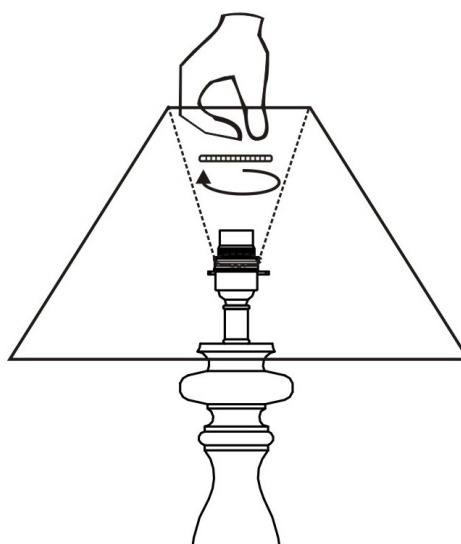

VARANISI GLASS LAMP

EU COMPATIBLE

CARE AND CLEANING

Finish - we recommend cleaning with a soft dry cloth. Do not use abrasive materials as these will damage the finish.

BULB TYPE

E27 - Max 70W. Do not exceed the wattage stated. When changing a bulb, always switch off at the mains and allow the bulb to cool before handling.

FITTING THE PLUG

This luminaire is suitable for both UK and EU plug sockets. On opening, the EU plug is sitting inside the UK plug adapter.

To fit in the UK, make sure the EU plug is securely in place inside the adapter and the screw(s) on the underside of the plug are fixed tightly. This is now ready for use.

To fit using the EU plug remove the screw(s) from the underside of the plug. Open the UK plug and take out the EU plug. This is now ready to be used. Please dispose of the UK plug adapter responsibly.

ENVIRONMENT FRIENDLY

Dispose of used bulbs carefully.

Please note:
Shade sold separately