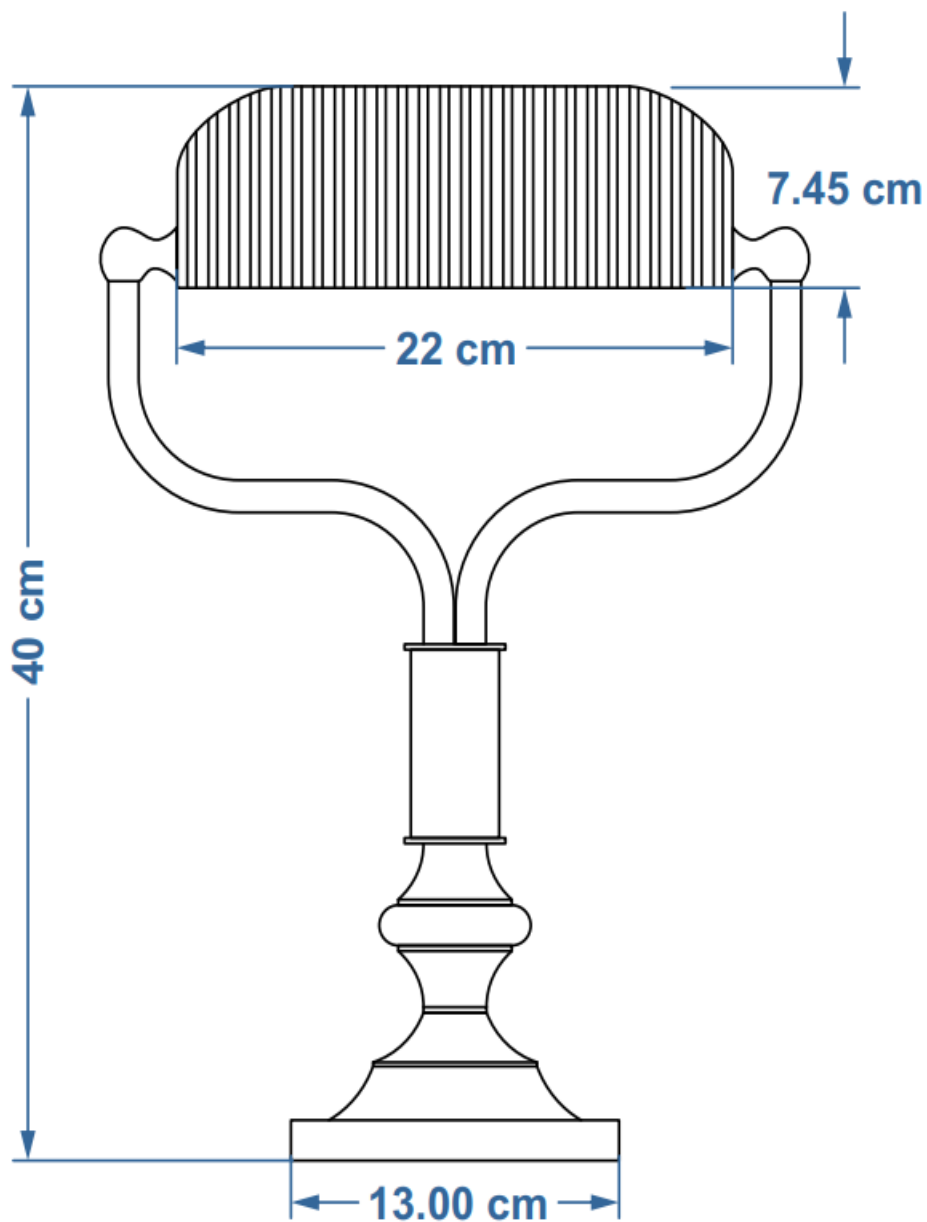

nkuku

HOME AND LIFESTYLE

ASSEMBLY INSTRUCTIONS

ULANI DESK LAMP - UL0501

WWW.NKUKU.COM
T:+44(0)1803 866847
E:INFO@NKUKU.COM