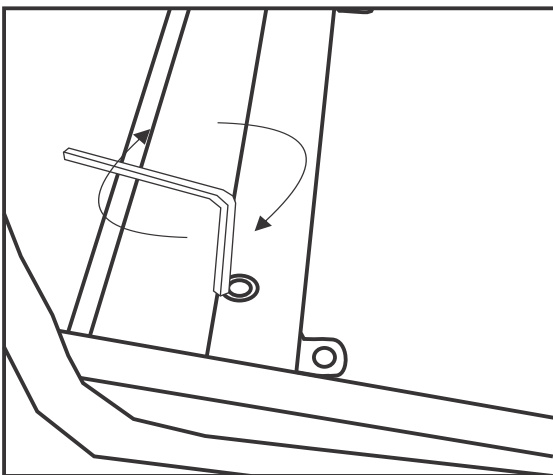

nkuku

HOME AND LIFESTYLE

BACK & STOOL (A+B)

STOOL & BACK READY FOR SCREWING

SCREW x 2
WASHER x 2
LN KEY x 1

SCREWING STRUCTURE AT 2 SIDES (A+B)

FINAL READY PICTURE