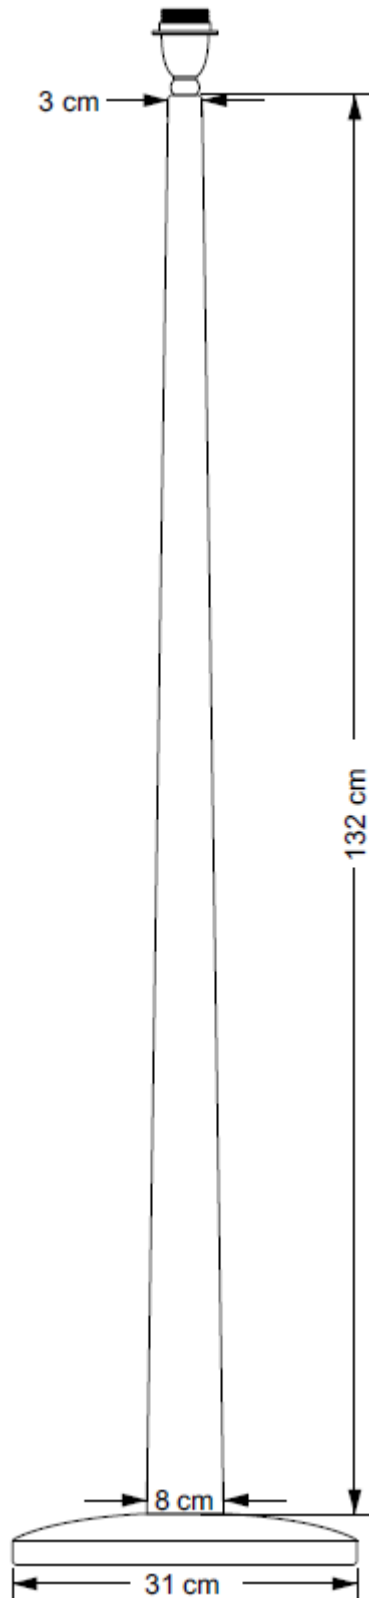

nkuku

HOME AND LIFESTYLE

ASSEMBLY INSTRUCTIONS

PLEASE NOTE:
Shade sold separately

SAHAR MANGO WOOD FLOOR LAMP

CARE AND CLEANING

Finish - we recommend cleaning with a soft dry cloth. Do not use abrasive materials as these will damage the finish.

WARNING:

This product is only suitable for connection to a 240V 50Hz supply and is not suitable for a bathroom or use outdoors.

BULB TYPE

E27 - Max 60W. Do not exceed the wattage stated. When changing a bulb, always switch off at the mains and allow the bulb to cool before handling.

FITTING THE PLUG

This luminaire is suitable for both UK and EU plug sockets. On opening, the EU plug is sitting inside the UK plug adapter.

To fit in the UK, make sure the EU plug is securely in place inside the adapter and the screw(s) on the underside of the plug are fixed tightly. This is now ready for use.

To fit using the EU plug remove the screw(s) from the underside of the plug. Open the UK plug and take out the EU plug. This is now ready to be used. Please dispose of the UK plug adapter responsibly.