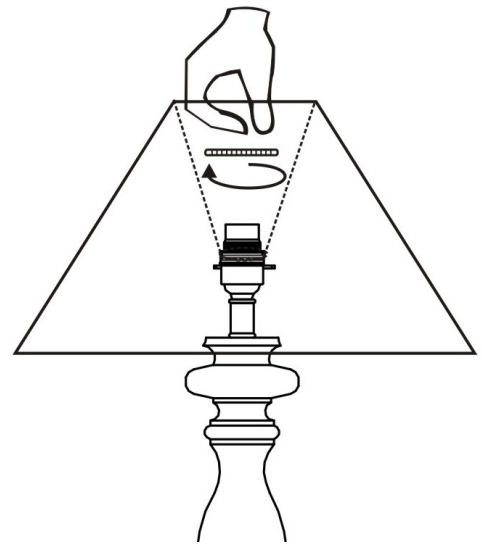

nkuku

HOME AND LIFESTYLE

ASSEMBLY INSTRUCTIONS

PLEASE NOTE:
Shade sold separately

SAHAR MANGO WOOD FLOOR LAMP

CARE AND CLEANING

Finish - we recommend cleaning with a soft dry cloth. Do not use abrasive materials as these will damage the finish.

WARNING:

This product is only suitable for connection to a 240V 50Hz supply and is not suitable for a bathroom or use outdoors.

BULB TYPE

E27 - Max 60W. Do not exceed the wattage stated. When changing a bulb, always switch off at the mains and allow the bulb to cool before handling.

FITTING THE PLUG

This luminaire is suitable for both UK and EU plug sockets. On opening, the EU plug is sitting inside the UK plug adapter.

To fit in the UK, make sure the EU plug is securely in place inside the adapter and the screw(s) on the underside of the plug are fixed tightly. This is now ready for use.