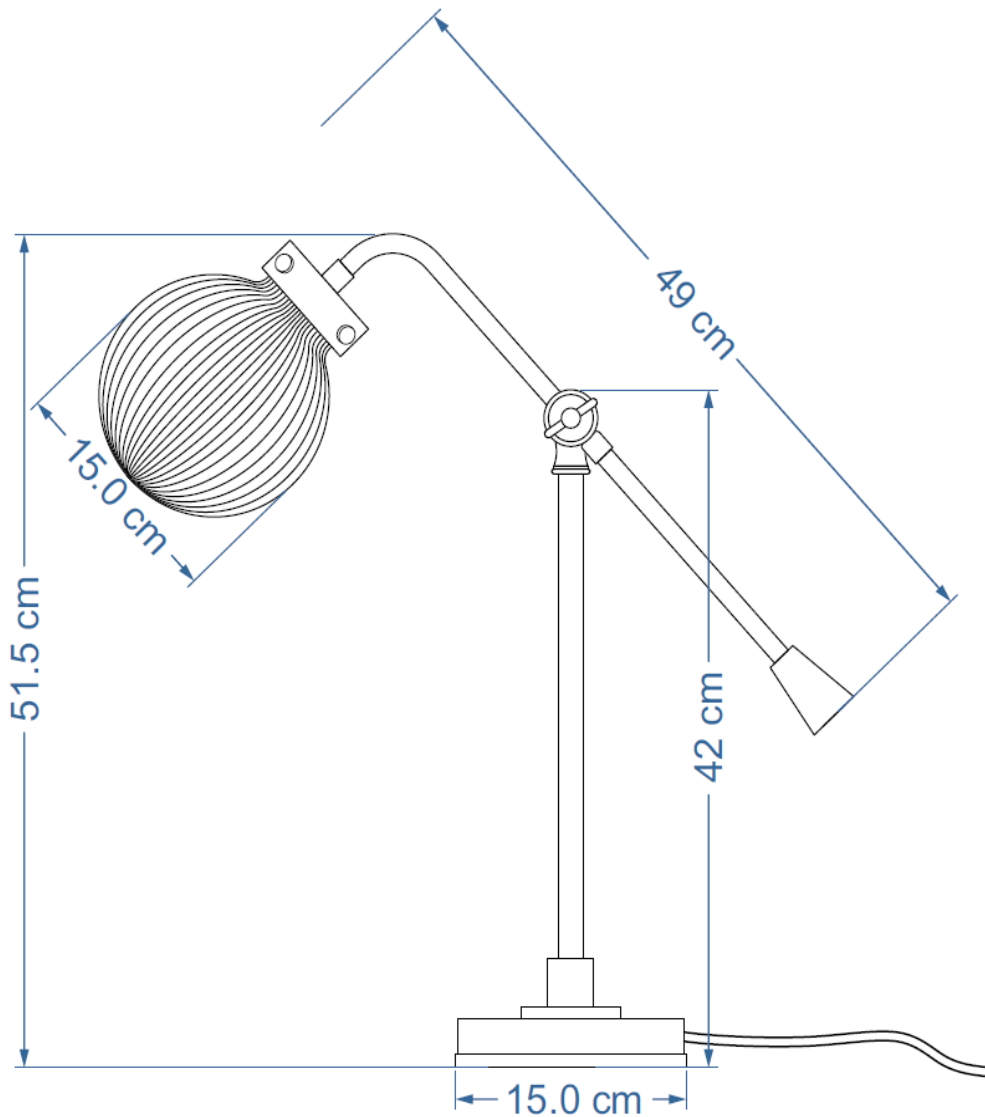

nkuku

HOME AND LIFESTYLE

ASSEMBLY INSTRUCTIONS

SENGOL TABLE LAMP