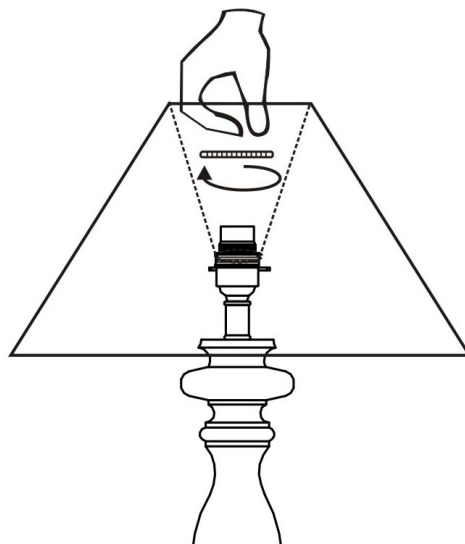

LUMBU LAMP

EU COMPATIBLE

CARE AND CLEANING

Finish - we recommend cleaning with a soft dry cloth. Do not use abrasive materials as these will damage the finish.

BULB TYPE

E27 - Max 60W. Do not exceed the wattage stated. When changing a bulb, always switch off at the mains and allow the bulb to cool before handling.

FITTING THE PLUG

This luminaire is suitable for both UK and EU plug sockets. On opening, the EU plug is sitting inside the UK plug adapter.

To fit in the UK, make sure the EU plug is securely in place inside the adapter and the screw(s) on the underside of the plug are fixed tightly. This is now ready for use.

To fit using the EU plug remove the screw(s) from the underside of the plug. Open the UK plug and take out the EU plug. This is now ready to be used. Please dispose of the UK plug adapter responsibly.

ENVIRONMENT FRIENDLY

Dispose of used bulbs carefully.

Please note:
Shade sold separately