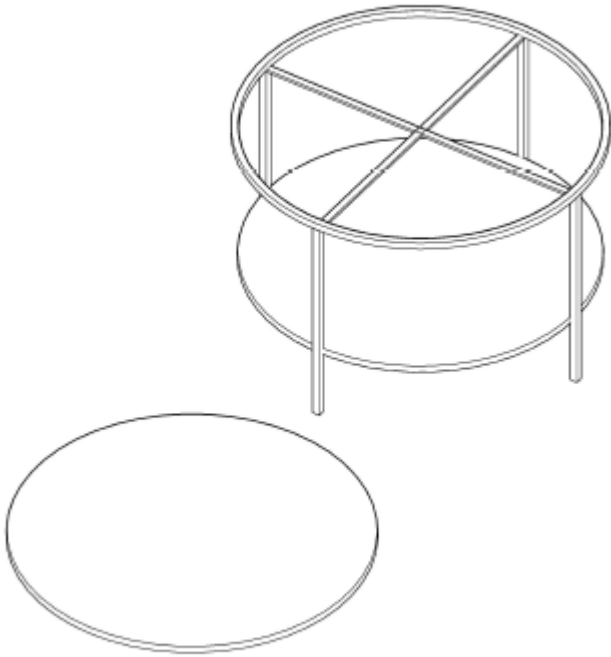

## Care & Assembly Instructions

Karoko Marble Coffee Table - Black  
KT4401

Please read these instructions and check the pack contents carefully before attempting assembly.

Choking Hazard: In its unassembled state this product contains small parts which could be a choking hazard for children under 3 years old.

## PARTS