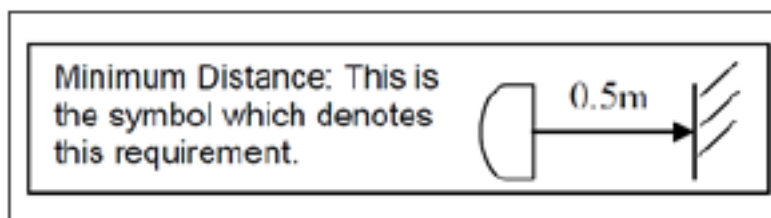

DARMA WICKER LAMP

EU COMPATIBLE

Thank you for purchasing the Darma Wicker Lamp. Please read the instructions carefully before use and retain for future reference.

WARNING:

This product is only suitable for connection to a 240V 50Hz supply and is not suitable for a bathroom or use outdoors.

BULB TYPE

E27 - Max 70W. Do not exceed the wattage stated. When changing a bulb, always switch off at the mains and allow the bulb to cool before handling.

ENVIRONMENT FRIENDLY

Dispose of used bulbs carefully.