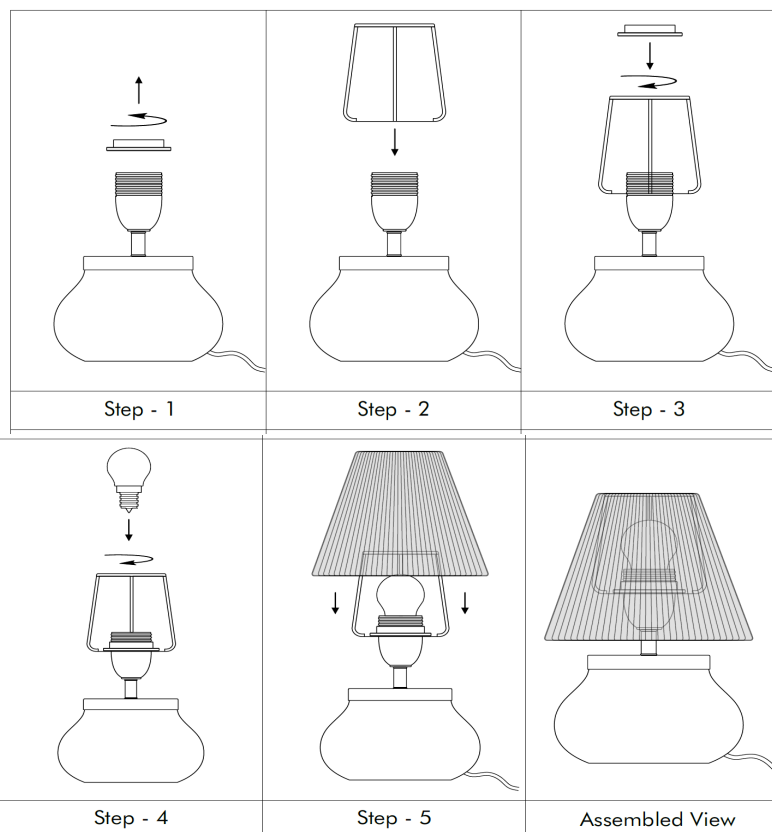

nkuku

HOME AND LIFESTYLE

ASSEMBLY INSTRUCTIONS

DIMALAITABLE LAMP