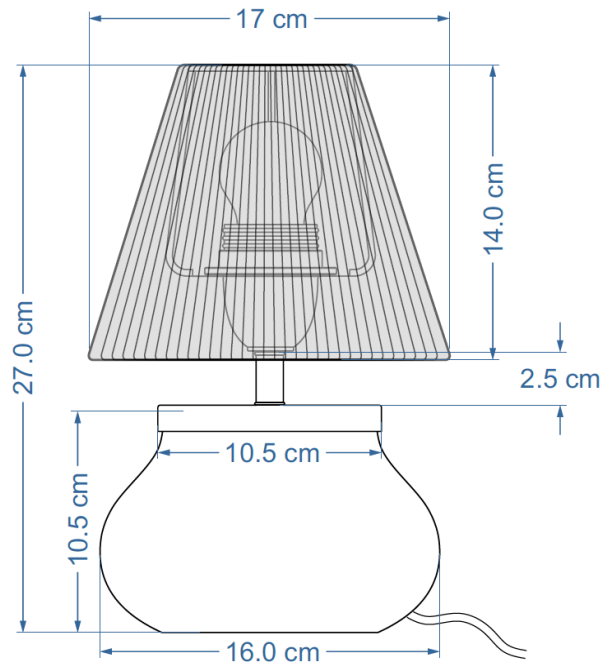

nkuku

HOME AND LIFESTYLE

ASSEMBLY INSTRUCTIONS

DIMALAITABLE LAMP