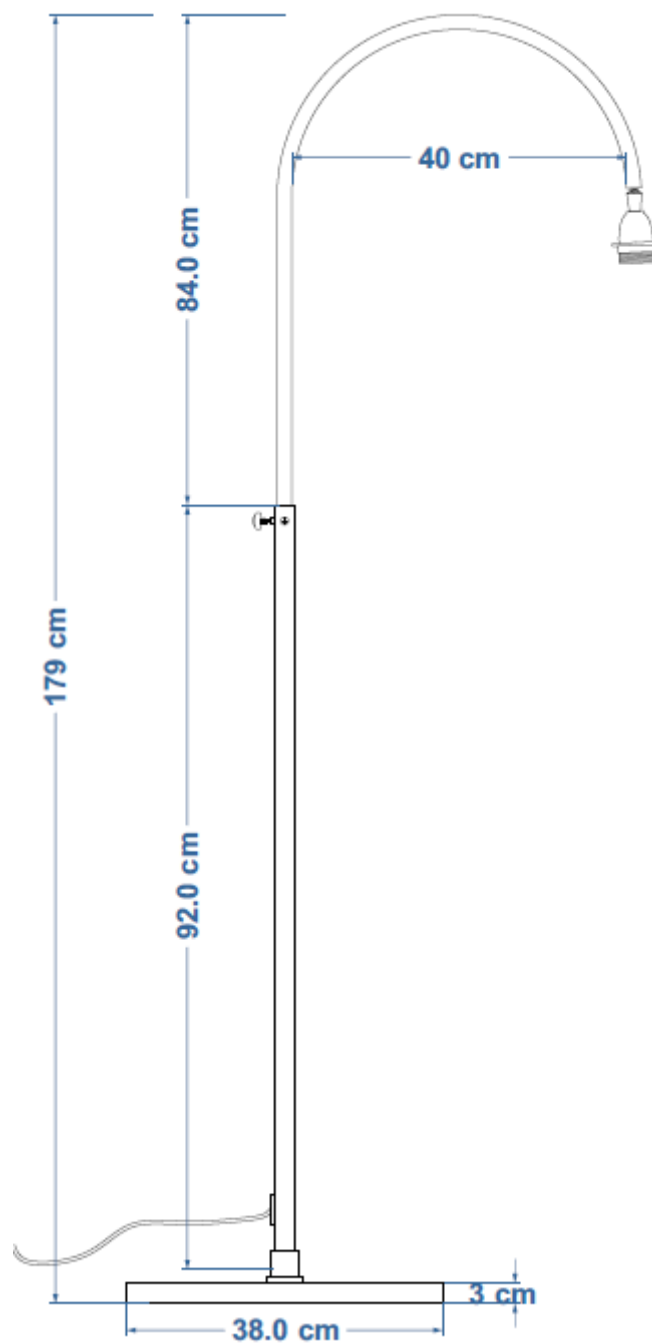

nkuku

HOME AND LIFESTYLE

ASSEMBLY INSTRUCTIONS

CACHI MARBLE FLOOR LAMP

CL0501