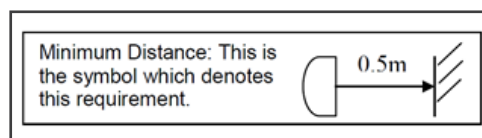

CACHI MARBLE FLOOR LAMP

CARE AND CLEANING

Finish - we recommend cleaning with a soft dry cloth. Do not use abrasive materials as these will damage the finish.

WARNING:

This product is only suitable for connection to a 240V 50Hz supply and is not suitable for a bathroom or use outdoors.

BULB TYPE

E27 - Max 60W. Do not exceed the wattage stated. When changing a bulb, always switch off at the mains and allow the bulb to cool before handling.

FITTING THE PLUG

This luminaire is suitable for both UK and EU plug sockets. On opening, the EU plug is sitting inside the UK plug adapter.

To fit in the UK, make sure the EU plug is securely in place inside the adapter and the screw(s) on the underside of the plug are fixed tightly. This is now ready for use.

To fit using the EU plug remove the screw(s) from the underside of the plug. Open the UK plug and take out the EU plug. This is now ready to be used. Please dispose of the UK plug adapter responsibly.

ENVIRONMENT FRIENDLY

Dispose of used bulbs carefully.

WWW.NKUKU.COM
T:+44(0)1803 866847
E:INFO@NKUKU.COM