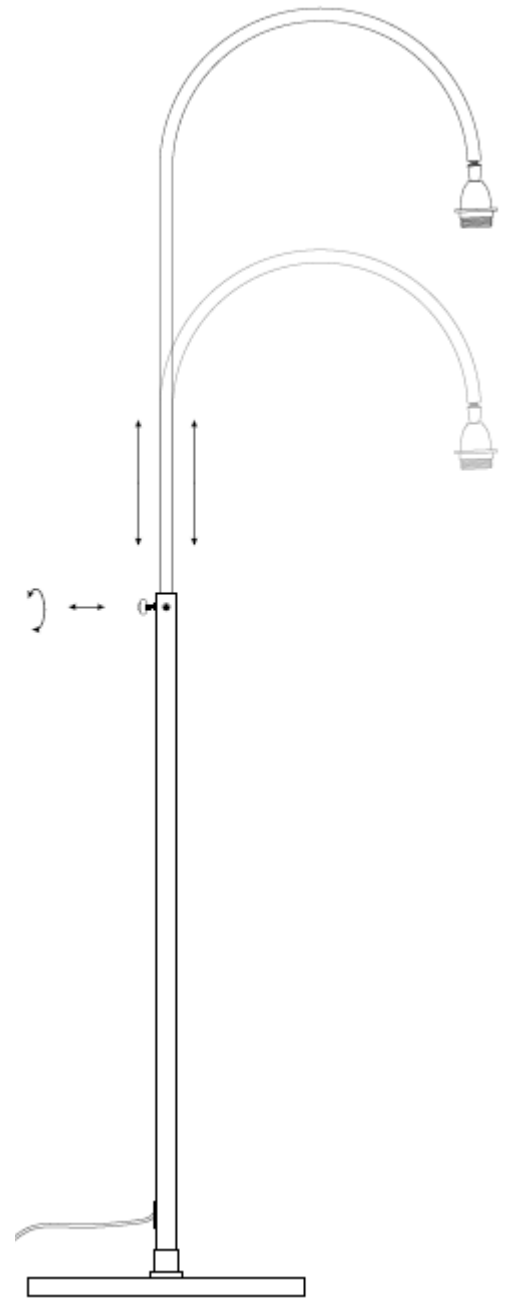

nkuku

HOME AND LIFESTYLE

ASSEMBLY INSTRUCTIONS

CACHI MARBLE FLOOR LAMP

CL0501

CACHI MARBLE FLOOR LAMP

CARE AND CLEANING

Finish - we recommend cleaning with a soft dry cloth. Do not use abrasive materials as these will damage the finish.

WARNING:

This product is only suitable for connection to a 240V 50Hz supply and is not suitable for a bathroom or use outdoors.

BULB TYPE

E27 - Max 60W. Do not exceed the wattage stated. When changing a bulb, always switch off at the mains and allow the bulb to cool before handling.

FITTING THE PLUG

This luminaire is suitable for both UK and EU plug sockets. On opening, the EU plug is sitting inside the UK plug adapter.

To fit in the UK, make sure the EU plug is securely in place inside the adapter and the screw(s) on the underside of the plug are fixed tightly. This is now ready for use.

To fit using the EU plug remove the screw(s) from the underside of the plug. Open the UK plug and take out the EU plug. This is now ready to be used. Please dispose of the UK plug adapter responsibly.