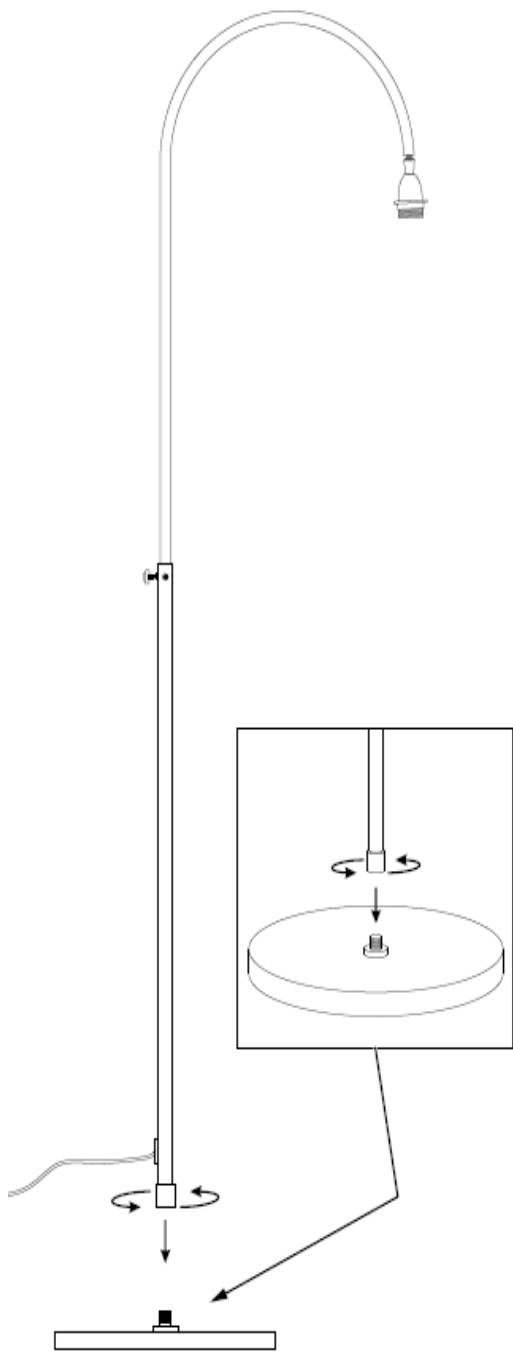

nkuku

HOME AND LIFESTYLE

ASSEMBLY INSTRUCTIONS

CACHI MARBLE FLOOR LAMP

CL0501

CACHI MARBLE FLOOR LAMP

CARE AND CLEANING

Finish - we recommend cleaning with a soft dry cloth. Do not use abrasive materials as these will damage the finish.

WARNING:

This product is only suitable for connection to a 240V 50Hz supply and is not suitable for a bathroom or use outdoors.

BULB TYPE

E27 - Max 60W. Do not exceed the wattage stated. When changing a bulb, always switch off at the mains and allow the bulb to cool before handling.

FITTING THE PLUG

This luminaire is suitable for both UK and EU plug sockets. On opening, the EU plug is sitting inside the UK plug adapter.

To fit in the UK, make sure the EU plug is securely in place inside the adapter and the screw(s) on the underside of the plug are fixed tightly. This is now ready for use.

To fit using the EU plug remove the screw(s) from the underside of the plug. Open the UK plug and take out the EU plug. This is now ready to be used. Please dispose of the UK plug adapter responsibly.