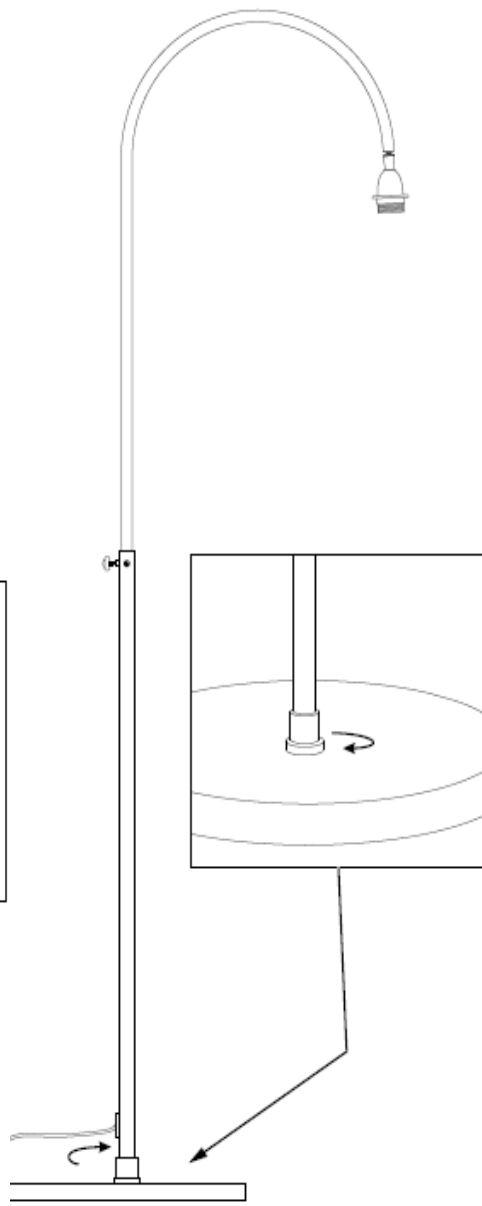

nkuku

HOME AND LIFESTYLE

ASSEMBLY INSTRUCTIONS

CACHI MARBLE FLOOR LAMP

CL0501

CACHI MARBLE FLOOR LAMP

CARE AND CLEANING

Finish - we recommend cleaning with a soft dry cloth. Do not use abrasive materials as these will damage the finish.

WARNING:

This product is only suitable for connection to a 240V 50Hz supply and is not suitable for a bathroom or use outdoors.

BULB TYPE

E27 - Max 60W. Do not exceed the wattage stated. When changing a bulb, always switch off at the mains and allow the bulb to cool before handling.

FITTING THE PLUG

This luminaire is suitable for both UK and EU plug sockets. On opening, the EU plug is sitting inside the UK plug adapter.

To fit in the UK, make sure the EU plug is securely in place inside the adapter and the screw(s) on the underside of the plug are fixed tightly. This is now ready for use.

To fit using the EU plug remove the screw(s) from the underside of the plug. Open the UK plug and take out the EU plug. This is now ready to be used. Please dispose of the UK plug adapter responsibly.