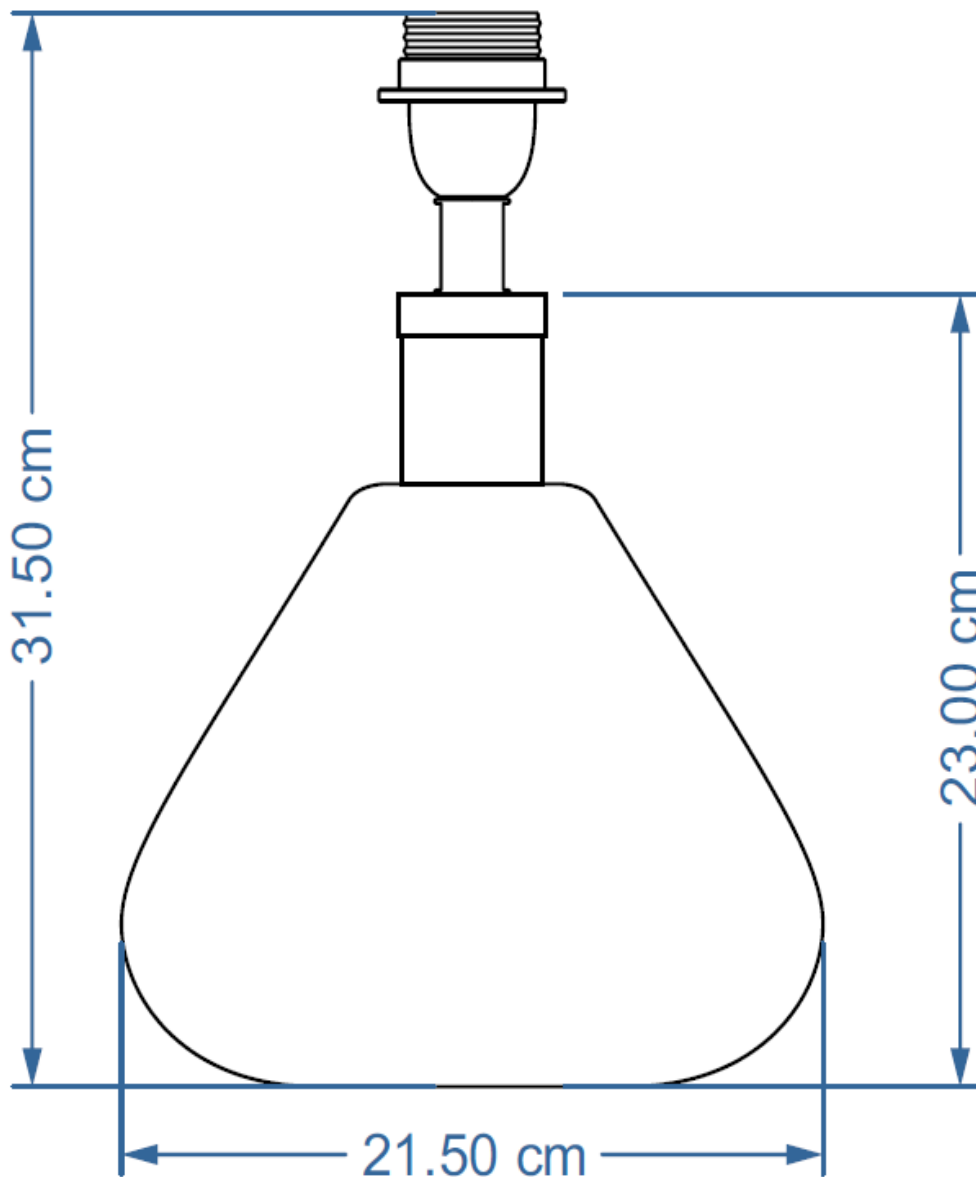

nkuku

HOME AND LIFESTYLE

ASSEMBLY INSTRUCTIONS

BABA TABLE LAMP SMALL WIDE