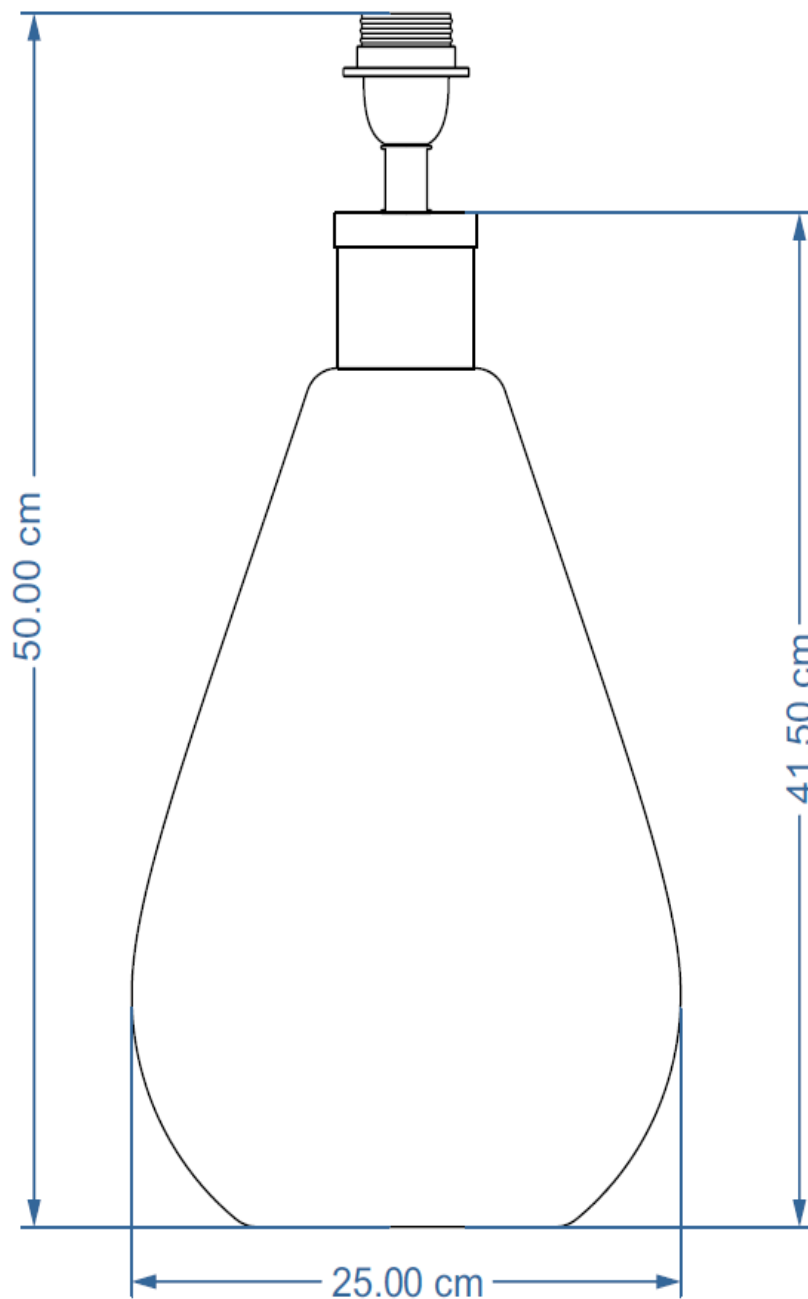

nkuku

HOME AND LIFESTYLE

ASSEMBLY INSTRUCTIONS

BABA TABLE LAMP LARGE TALL