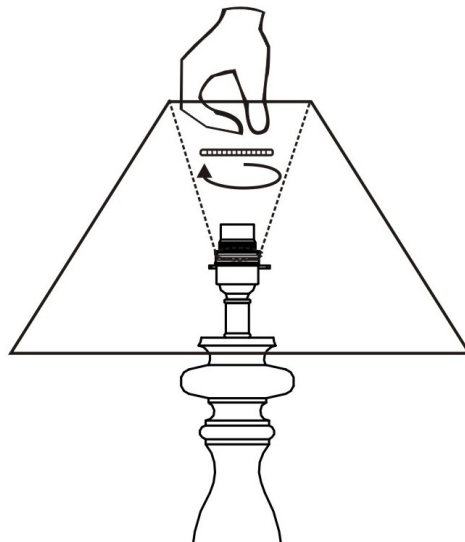

CARE AND CLEANING

Finish - we recommend cleaning with a soft dry cloth. Do not use abrasive materials as these will damage the finish.

BULB TYPE

E27 - Max 70W. Do not exceed the wattage stated. When changing a bulb, always switch off at the mains and allow the bulb to cool before handling.

FITTING THE PLUG

This luminaire is suitable for both UK and EU plug sockets. On opening, the EU plug is sitting inside the UK plug adapter.

To fit in the UK, make sure the EU plug is securely in place inside the adapter and the screw(s) on the underside of the plug are fixed tightly. This is now ready for use.

To fit using the EU plug remove the screw(s) from the underside of the plug. Open the UK plug and take out the EU plug. This is now ready to be used. Please dispose of the UK plug adapter responsibly.

ENVIRONMENT FRIENDLY

Dispose of used bulbs carefully.

Please note:
Shade sold separately

WWW.NKUKU.COM
T:+44(0)1803 866847
E:INFO@NKUKU.COM