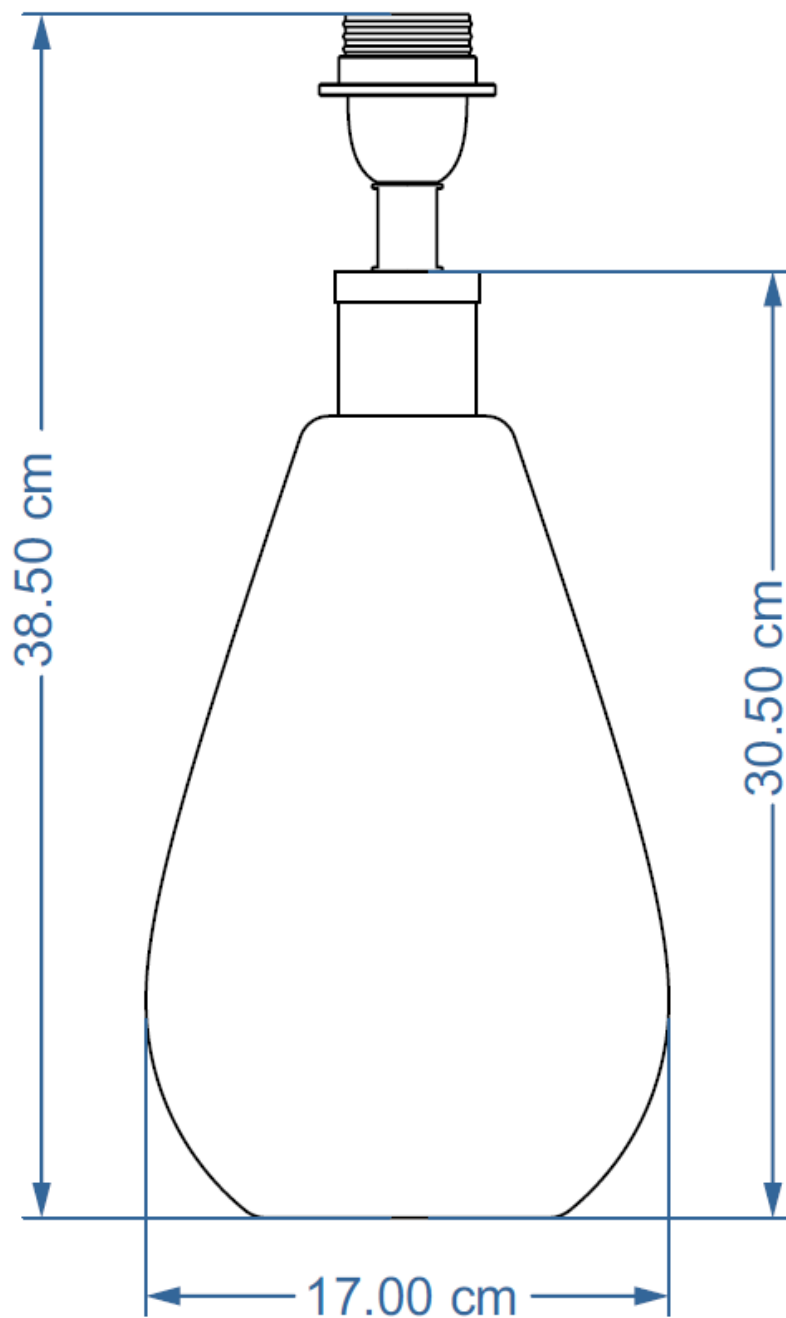

nkuku

HOME AND LIFESTYLE

ASSEMBLY INSTRUCTIONS

BABA TABLE LAMP SMALL TALL