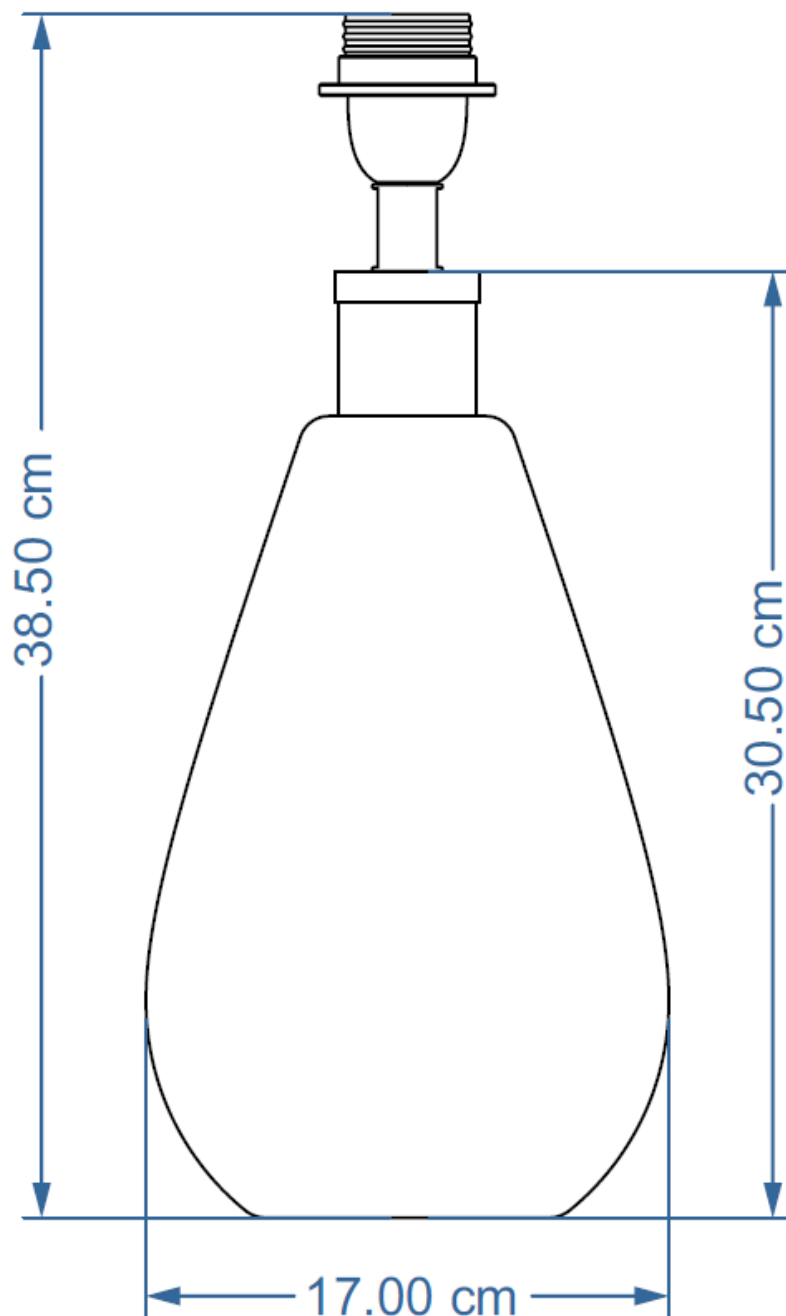

nkuku

HOME AND LIFESTYLE

ASSEMBLY INSTRUCTIONS

BABA TABLE LAMP SMALL TALL