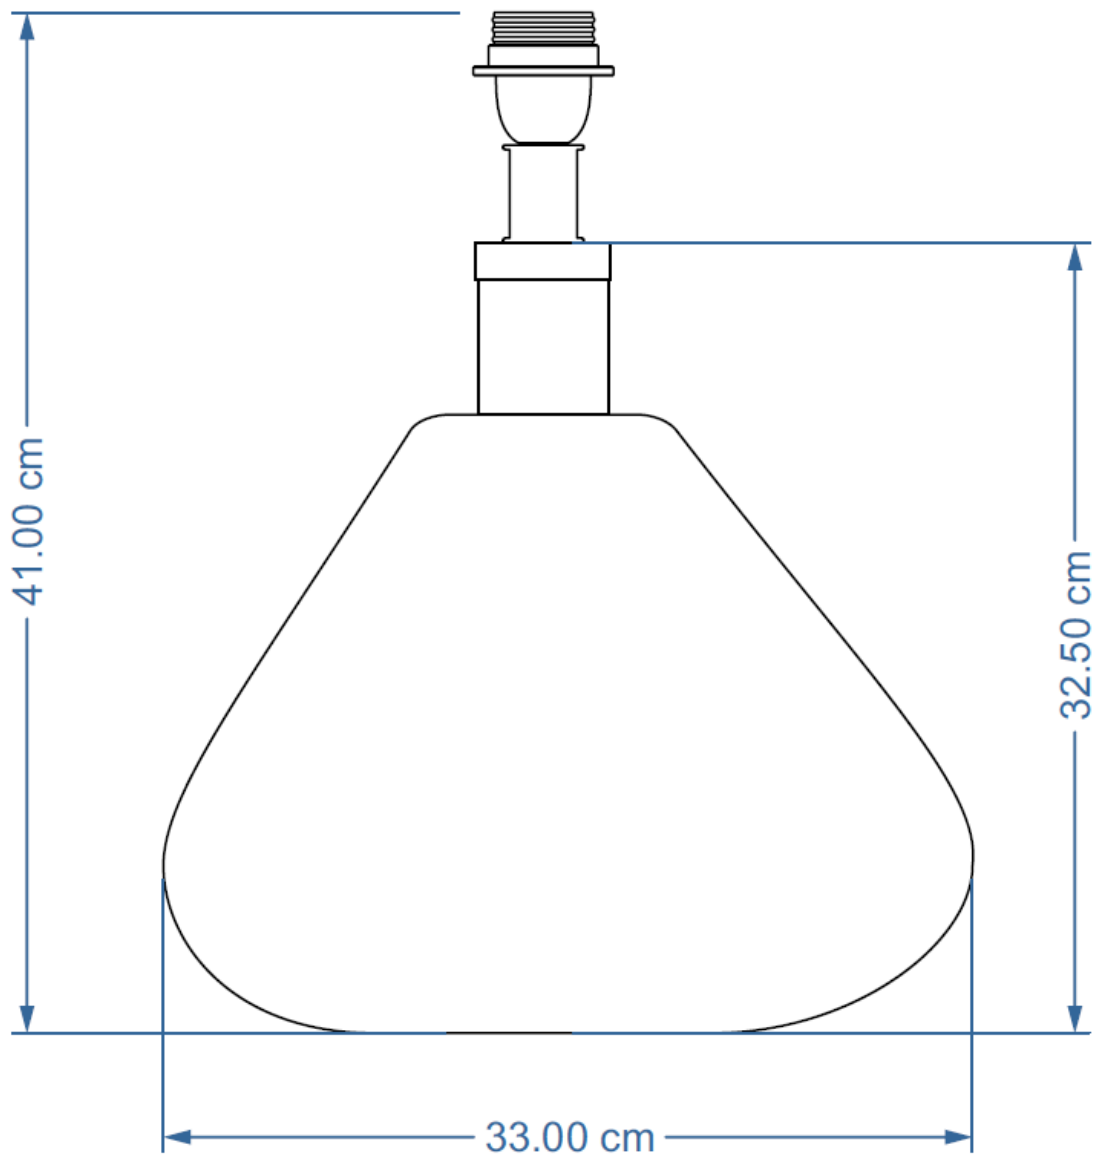

nkuku

HOME AND LIFESTYLE

ASSEMBLY INSTRUCTIONS

BABA TABLE LAMP LARGE WIDE