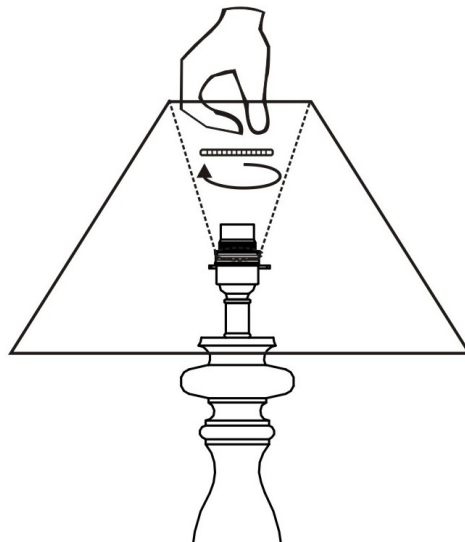

CARE AND CLEANING

Finish - we recommend cleaning with a soft dry cloth. Do not use abrasive materials as these will damage the finish.

BULB TYPE

E27 - Max 60W. Do not exceed the wattage stated. When changing a bulb, always switch off at the mains and allow the bulb to cool before handling.

FITTING THE PLUG

This luminaire is suitable for both UK and EU plug sockets. On opening, the EU plug is sitting inside the UK plug adapter.

To fit in the UK, make sure the EU plug is securely in place inside the adapter and the screw(s) on the underside of the plug are fixed tightly. This is now ready for use.

To fit using the EU plug remove the screw(s) from the underside of the plug. Open the UK plug and take out the EU plug. This is now ready to be used. Please dispose of the UK plug adapter responsibly.

ENVIRONMENT FRIENDLY

Dispose of used bulbs carefully.

Please note:
Shade sold separately

WWW.NKUKU.COM
T:+44(0)1803 866847
E:INFO@NKUKU.COM