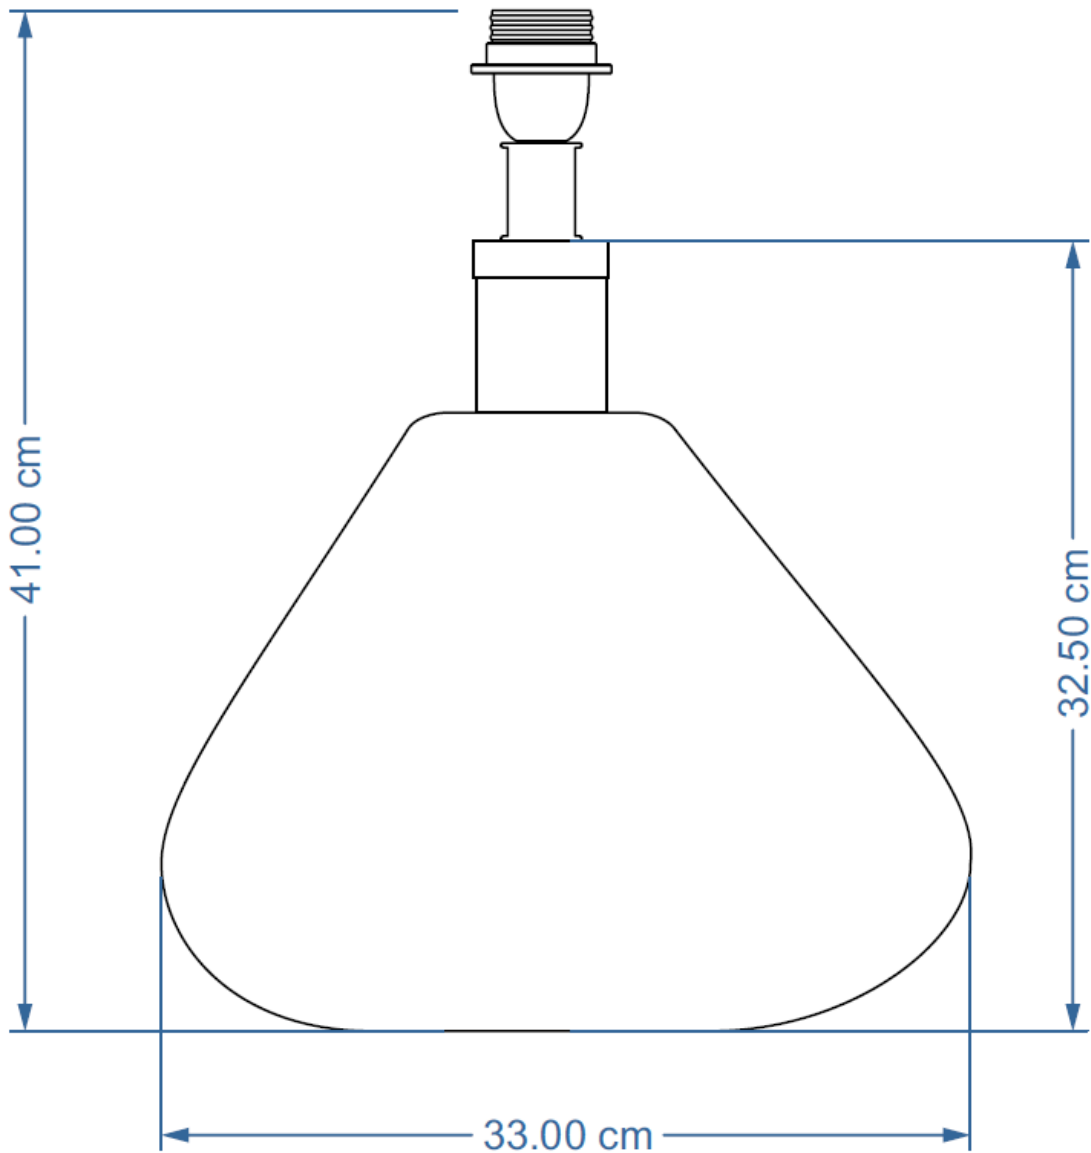

nkuku

HOME AND LIFESTYLE

ASSEMBLY INSTRUCTIONS

BABA TABLE LAMP LARGE WIDE