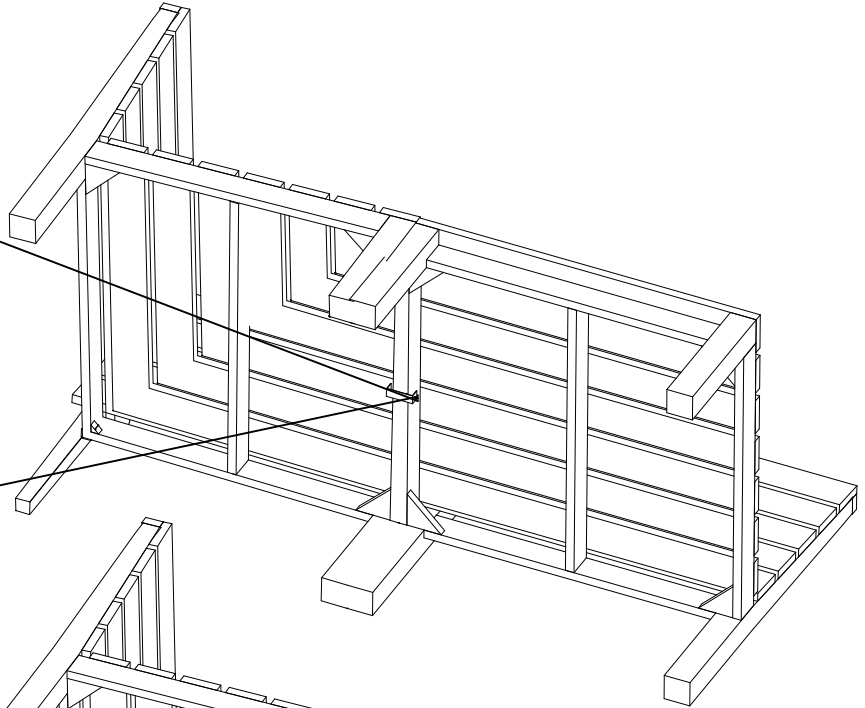

nkuku

HOME AND LIFESTYLE

3.