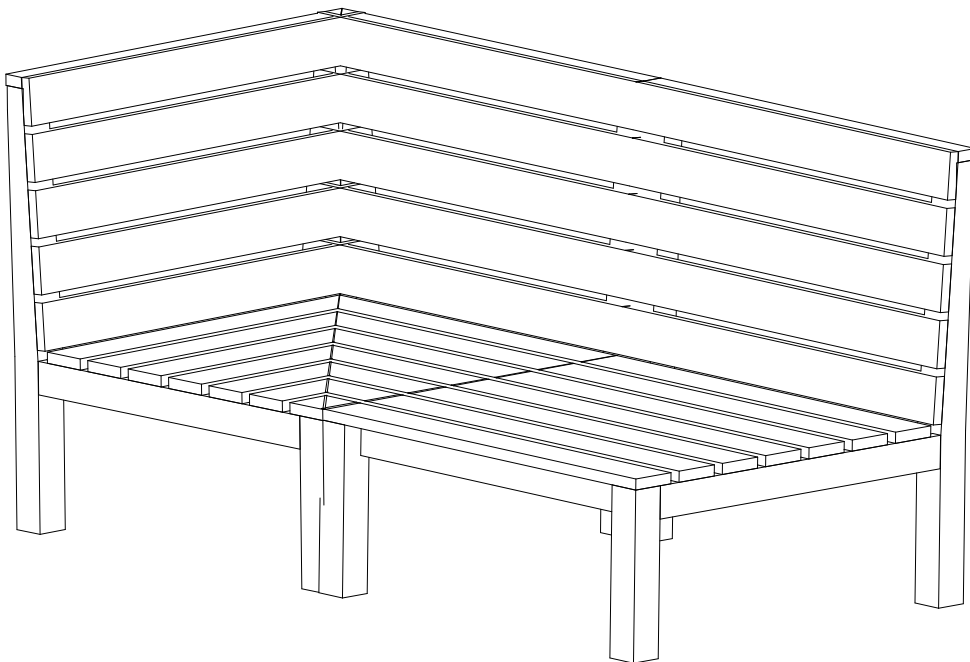

15 Min

Anabarasi

NO.	ITEM	DESCRIPTION	QTY.
A		SOFA UNIT	1PC.
B		CORNER UNIT	1PC.
C		CLAMP	1PC.

nkuku

HOME AND LIFESTYLE

1.

2.

nkuku