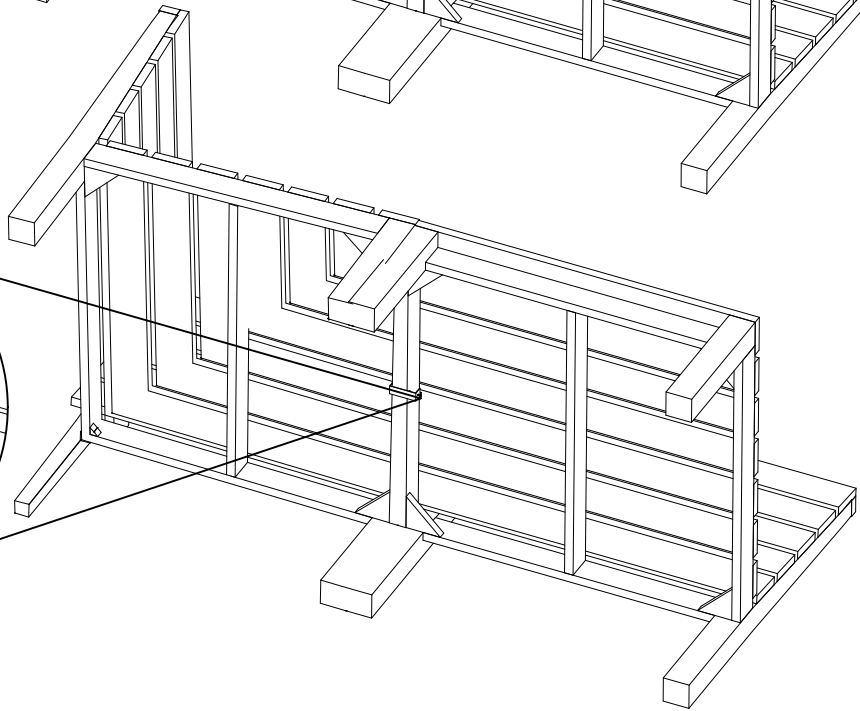

nkuku

HOME AND LIFESTYLE

3.

4.

5.