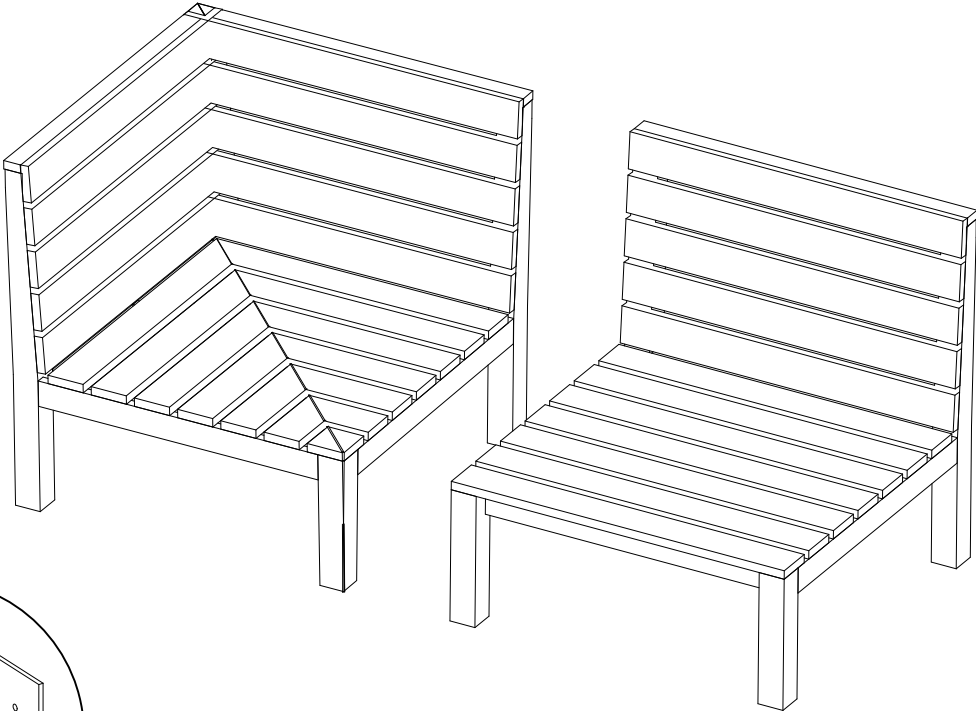

15 Min

Anabarasi

NO.	ITEM	DESCRIPTION	QTY.
A		SOFA UNIT	1PC.
B		CORNER UNIT	1PC.
C		CLAMP	1PC.

nkuku

HOME AND LIFESTYLE

1.

2.

nkuku

HOME AND LIFESTYLE

3.

4.

5.