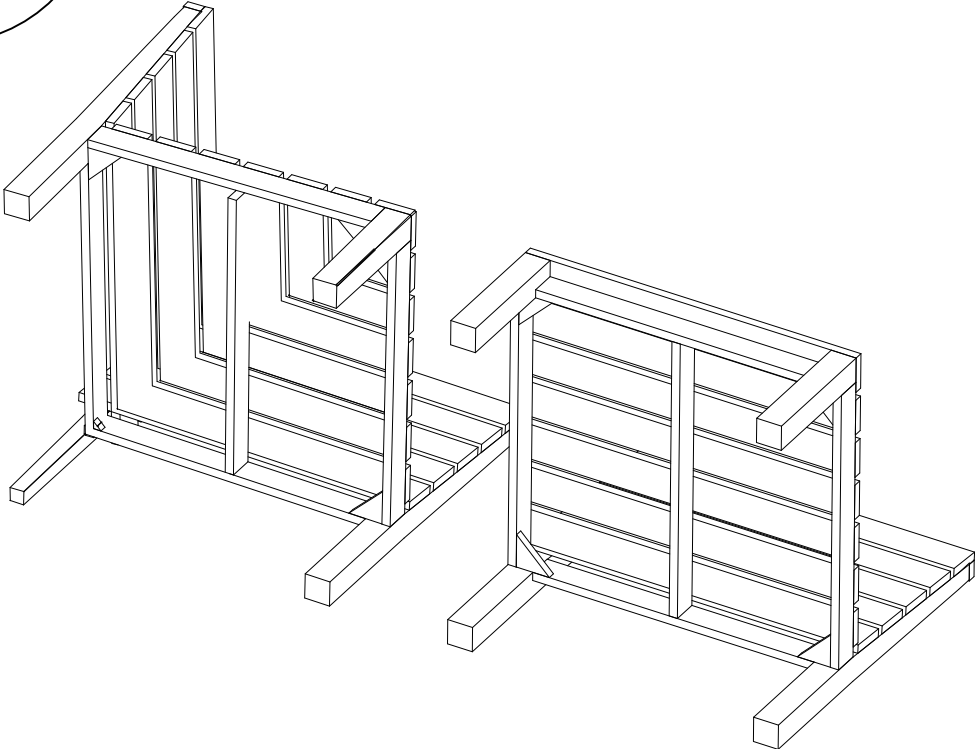

15 Min

Anabarasi

NO.	ITEM	DESCRIPTION	QTY.
A		SOFA UNIT	1PC.
B		CORNER UNIT	1PC.
C		CLAMP	1PC.

nkuku

HOME AND LIFESTYLE

1.

2.

nkuku