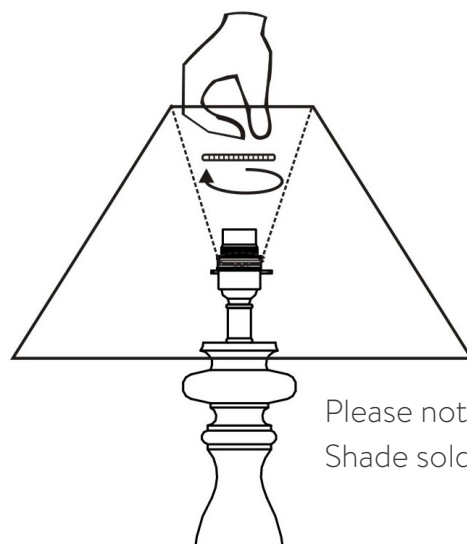

CARE AND CLEANING

Finish - we recommend cleaning with a soft dry cloth. Do not use abrasive materials as these will damage the finish.

BULB TYPE

E27 - Max 60W. Do not exceed the wattage stated. When changing a bulb, always switch off at the mains and allow the bulb to cool before handling.

FITTING THE PLUG

This luminaire is suitable for both UK and EU plug sockets. On opening, the EU plug is sitting inside the UK plug adapter.

To fit in the UK, make sure the EU plug is securely in place inside the adapter and the screw(s) on the underside of the plug are fixed tightly. This is now ready for use.

To fit using the EU plug remove the screw(s) from the underside of the plug. Open the UK plug and take out the EU plug. This is now ready to be used. Please dispose of the UK plug adapter responsibly.

ENVIRONMENT FRIENDLY

Dispose of used bulbs carefully.

Please note:
Shade sold separately

WWW.NKUKU.COM
T:+44(0)1803 866847
E:INFO@NKUKU.COM