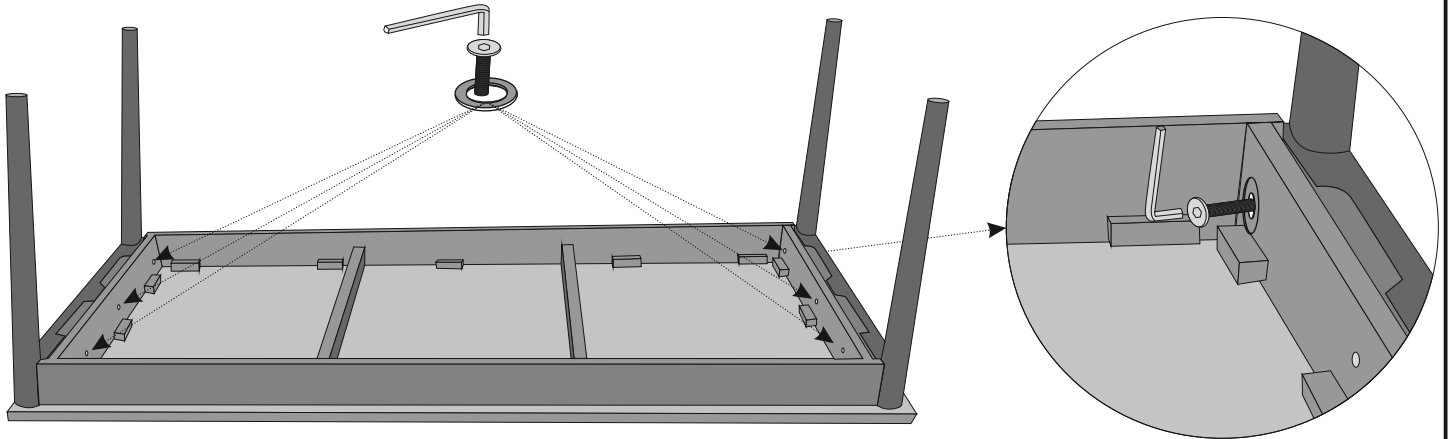

Step 3

Final Step