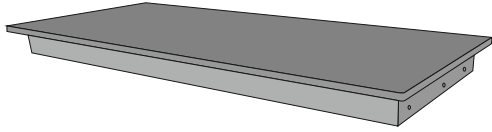

eco friendly fair trade

Assembly Instructions

ANBU ACACIA DINING TABLE

AT1701

15 Min

Top 1 Piece

Legs 2 Pieces

Bolts 6 Pieces