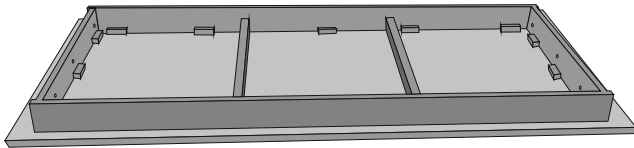

nkuku

eco friendly fair trade

Assembly Instructions

ANBU ACACIA DINING TABLE

AT1701

15 Min

Washer 6 Pieces

Step 1

Step 2

Step 3

Final Step