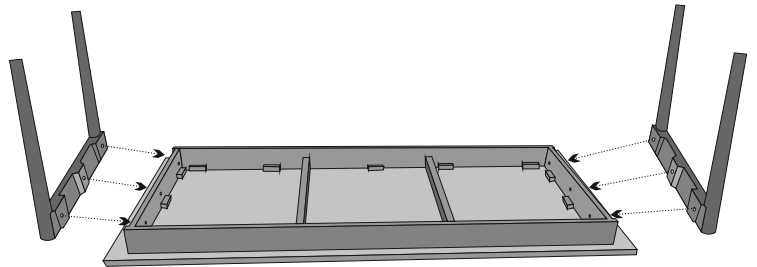

eco friendly fair trade

Assembly Instructions

ANBU ACACIA DINING TABLE

AT1701

15 Min

Top 1 Piece

Legs 2 Pieces

Bolts 6 Pieces

Washer 6 Pieces

Allen Key 1 Piece

Step 1

Step 2

Step 3

Final Step