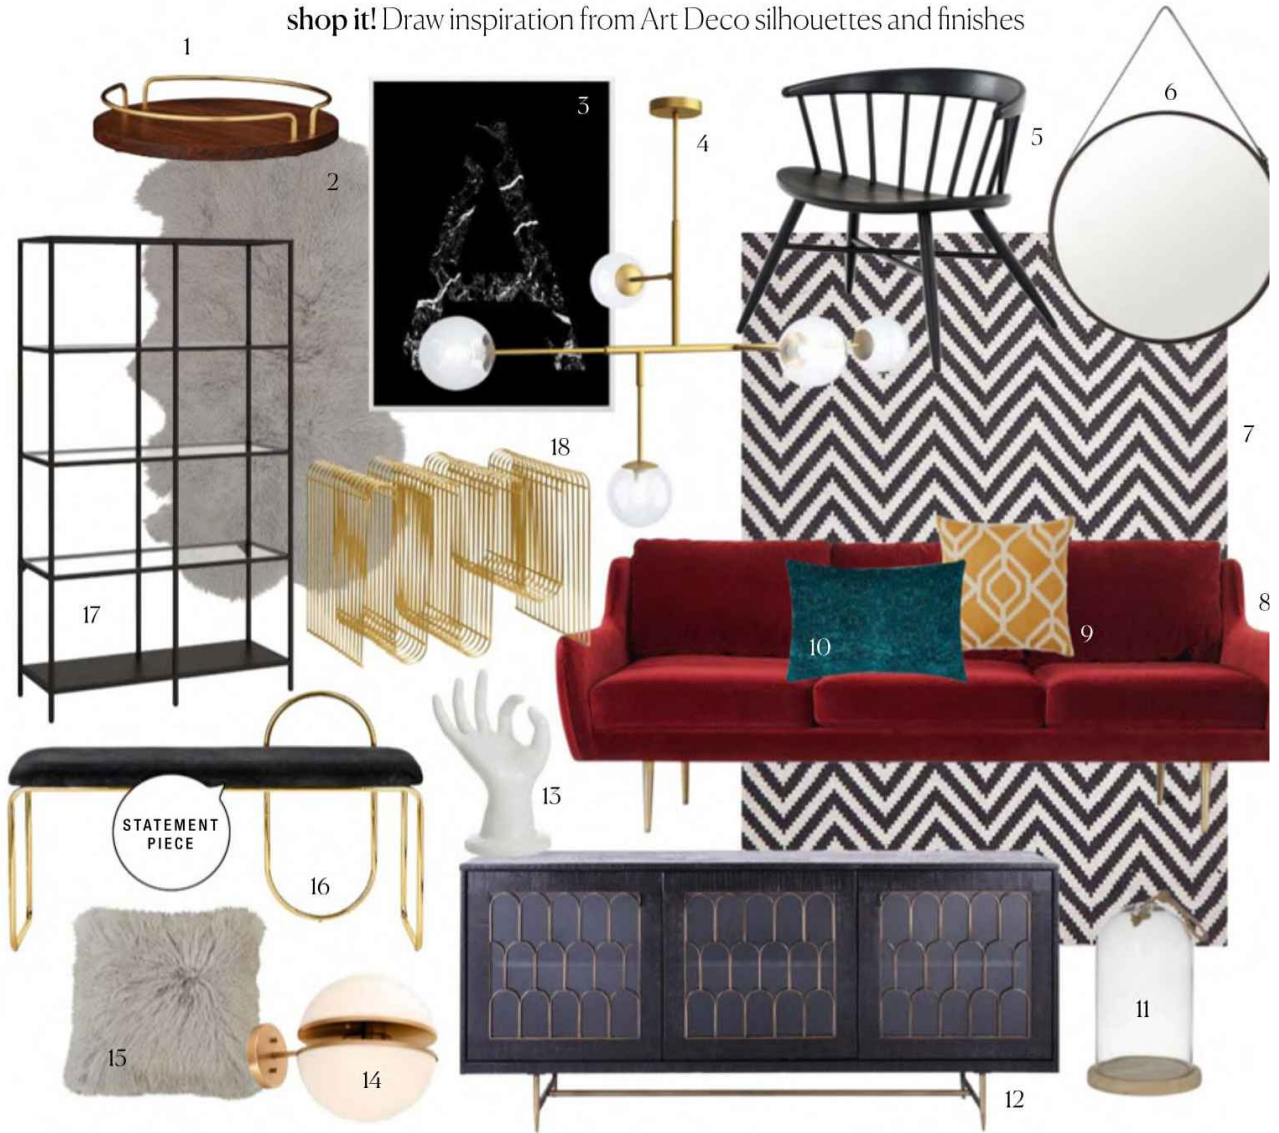

# shop it! Draw inspiration from Art Deco...

Real Living

Thursday 1st August 2019

252 words

Page 59 | Section: homes

2058cm on the page

shop it! Draw inspiration from Art Deco silhouettes and finishes

1 AYTM 'Vitta' tray in Walnut & Brass, \$156 for small, Amara Living. 2 Mongolian sheepskin throw rug in Light Grey, \$528, Hides of Excellence. 3 Custom letter black marble print in white frame, \$69.95 for A3, Olive et Oriol. 4 Raymond pendant light, \$159, Castlery. 5 Nofu '652' lounge chair in Black Ash, \$839, Curious Grace. 6 Round mirror, \$19, Kmart. 7 Abode jute cotton blend rug in Chevron Black (2.55m x 1.55m), \$280, Razzino Furniture. 8 Maggie 3-seat sofa in Cotton Velvet Claret, \$1599, Lounge Lovers. 9 Los Cabos Cushion Collection 'Konya' cushion in Amber, \$79.95, Weave Home. 10 Mercer + Reid 'Marais' cushion in Deep Sea, \$59.99, Adairs. 11 Amalfi 'Austin' glass cloche with wooden base, \$69 for small, LivingStyles. 12 Lyon buffet, \$1699, OZ Design Furniture. 13 OK Hand trinket holder, \$29, Hansel Gretel. 14 Spiridon antique brass wall lamp, \$750, James Said. 15 Mongolian cushion in Light Grey, \$140 for large, Fenton&Fenton. 16 AYTM 'Angui' bench in Anthracite/Gold, \$1299, Trit House. 17 Vittsjö shelving unit in Black Brown, \$139, Ikea. 18 AYTM 'Curva' magazine holder in Gold, \$349, Amara Living.

still-life styling natalie johnson

### Colours and finishes

FROM LEFT Jolie paint in Antique White, \$55.50 for 946ml, Jolie Home. Sarah Ellison x Teranova 'Cinque Terre' tiles, \$189 per sq m, Sarah Ellison. Popham Design 'Hex' tiles in Berber Lune, \$337 per sq m, Onsite Supply + Design. Mascot Herringbone timber flooring, \$80.85 per sq m, Havwoods.