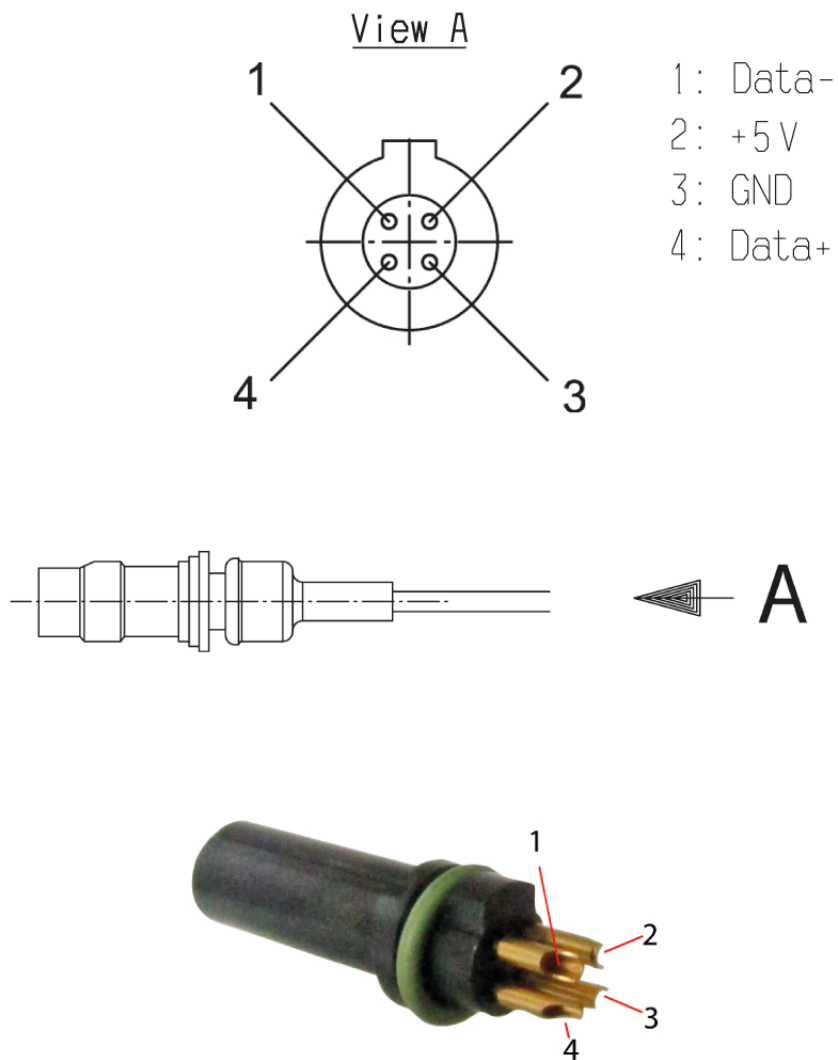

Ordering Information

SW Upgrade USB for DDU 7
Order number F 02U V01 133-02

SW Upgrade USB for DDU 8
Order number F 02U V00 871-02

SW Upgrade USB for C 50
Order number F 02U V01 133-02

SW Upgrade USB for C 60
Order number F 02U V00 872-02

SW Upgrade USB for MS 6
Order number F 02U V01 993-01

Accessories

Rugged USB flash drive (included in SW Upgrade)
Order number F 02U V01 342-03

Adapter cable to USB-Port (included in SW Upgrade)
Order number F 02U V01 343-01

Adapter for wiring harness (included in SW Upgrade)
Order number F 02U 002 996-01

Dimensions