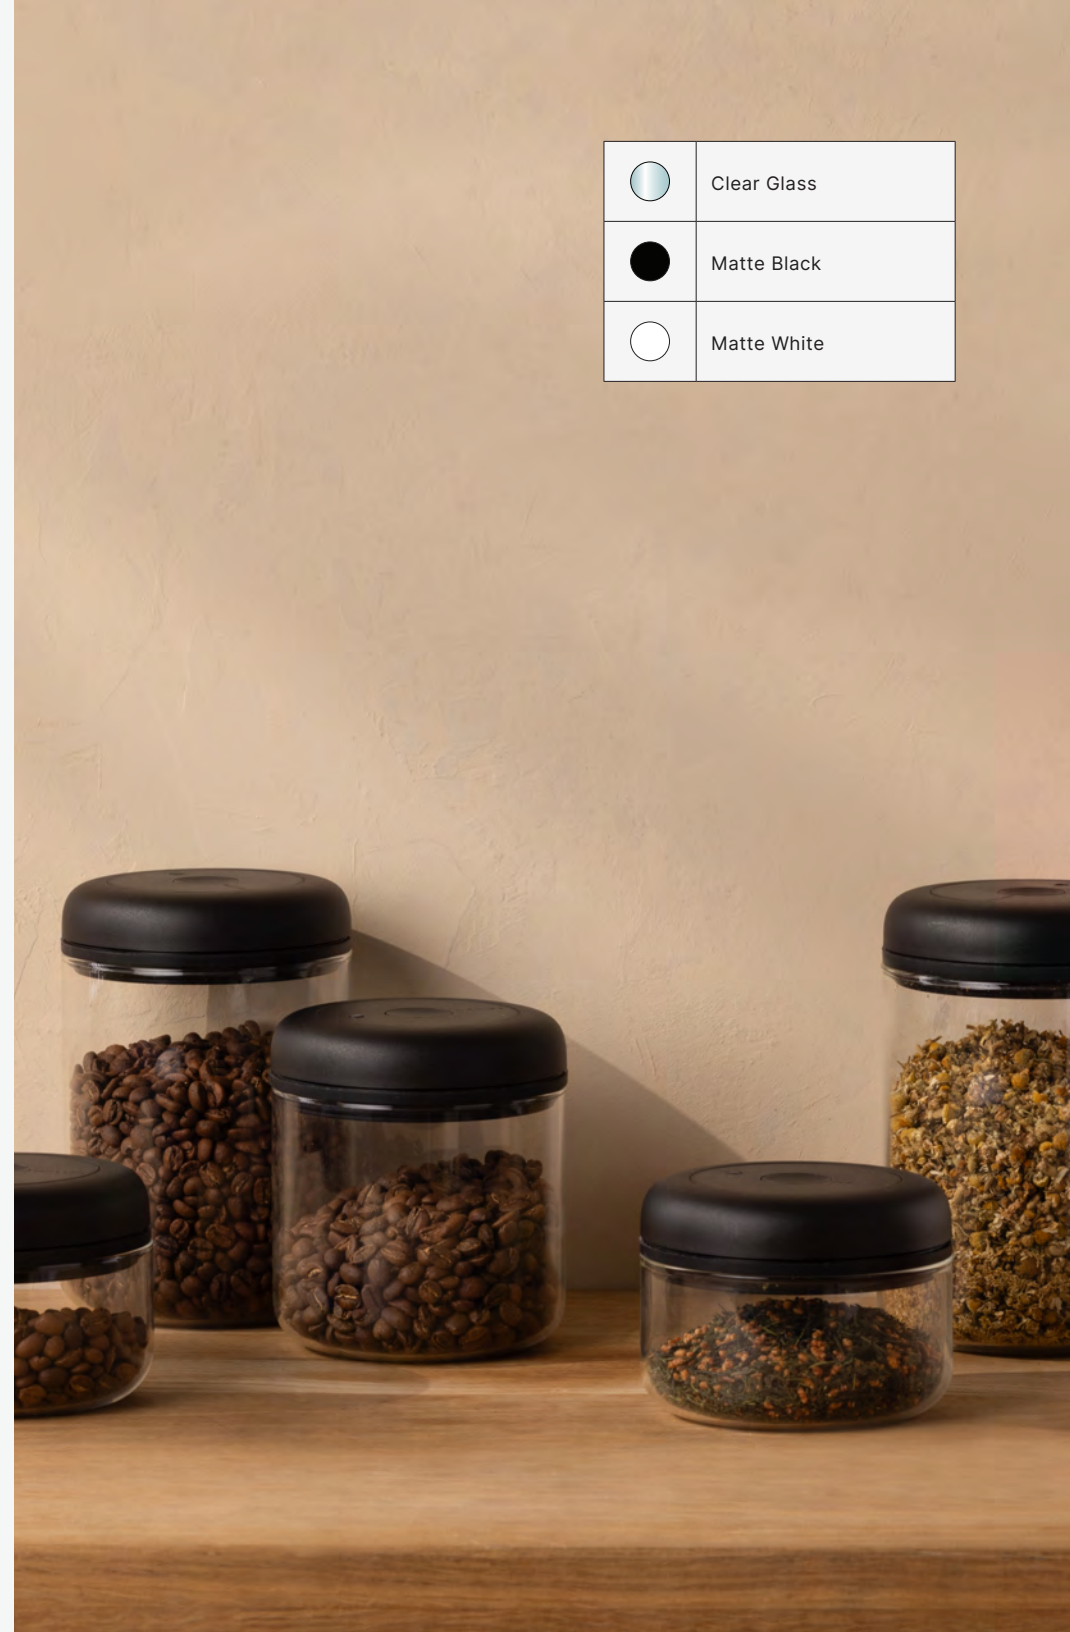

SIZE

0.4 L, 0.7 L, and 1.2 L

(6 oz, 10 oz, and 16 oz of
light roasted coffee beans)

MATERIALS

Borosilicate glass or 304 18/8
stainless steel, BPA-free plastic lid

	Clear Glass
	Matte Black
	Matte White

Stagg Pour-Over Drippers