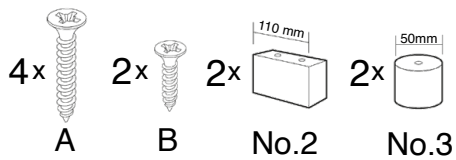

Hocker
Footstool