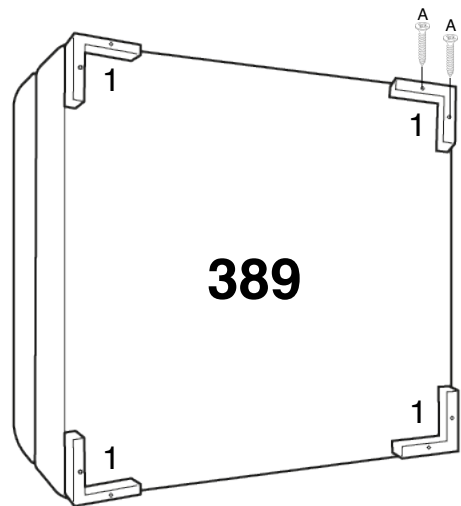

Hocker
Footstool