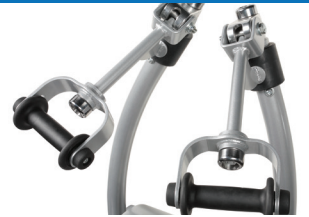

ROTATING HANDLES