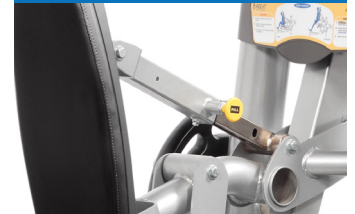

HACK SQUAT/DEAD LIFT/SHRUG

RPL-5356

HACK SQUAT

ROTATING HANDLES

DEAD LIFT / SHRUG

ADJUSTABLE BACK REST

SPECS

PRODUCT DIMENSIONS (L X W X H)