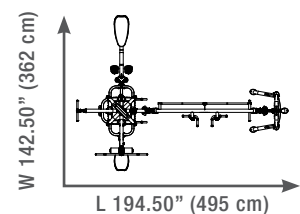

# 6 STATION – SINGLE POD WITH STAND ALONE HI-LO

CMJ-6600-S

## FEATURES

- Unique one-handed Hi-Lo Station adjuster
- Stabilizing hand grips on both sides of pulley
- Ankle strap and strap handles included
- Angled seat for proper alignment and low step height for easy entry and exit on Low Row Station
- Includes the following stations:
  - (1) CMJ-6101 Triceps Extension (170 lbs. weight stack)
  - (1) CMJ-6175 Hi-Lo Pulley (195 lbs. weight stack)
  - (1) CMJ-6201 Lat Pulldown (295 lbs. weight stack)
  - (1) CMJ-6203 Low Row (295 lbs. weight stack)
  - (1) CMS-6175 Stand Alone Hi-Lo Pulley (195 lbs. weight stack)
  - (1) CMJ-OPT-01 Cross Over Pull Up Station
  - (1) CMJ-CAGE Base Cage

## SPECS

- Product Dimensions L x W x H  
194.50" x 142.50" x 93.00"  
(495 cm x 362 cm x 236 cm)
- Product Weight  
2,017 lbs. (915 kg)

HOIST® offers one of the best warranty policies in the industry, reaffirming our commitment to quality and customer satisfaction. HOIST warranties this product to the original purchaser only. HOIST guarantees this product to be free from defects in workmanship and/or materials under normal use or service.