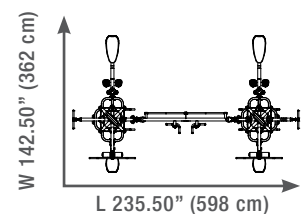

# 9 STATION-DUAL

CMJ-6000-2

## FEATURES

- Unique one-handed Hi-Lo Station adjuster
- Angled seat for proper alignment and low step height for easy entry and exit on Low Row Station
- Integrated rock climbing holds bring an exciting exercise variation
- Includes the following stations:
  - (2) CMJ-6101 Triceps Extension (170 lbs. per weight stack)
  - (2) CMJ-6175 Hi-Lo Pulley (195 lbs. per weight stack)
  - (2) CMJ-6201 Lat Pulldown (295 lbs. per weight stack)
  - (2) CMJ-6203 Low Row (295 lbs. per weight stack)
  - (1) CMJ-OPT-01 Cross Over Pull Up Station
  - (2) CMJ-CAGE Base Cage

## SPECS

- Product Dimensions L x W x H  
235.50" x 142.50" x 93.00"  
(598 cm x 362 cm x 236 cm)
- Product Weight  
3,195 lbs. (1,449 kg)

HOIST® offers one of the best warranty policies in the industry, reaffirming our commitment to quality and customer satisfaction. HOIST warranties this product to the original purchaser only. HOIST guarantees this product to be free from defects in workmanship and/or materials under normal use or service.