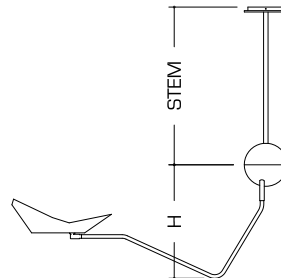

MOUNTING OPTIONS

STANDARD CHANDELIER WITH STEM