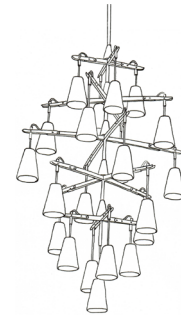

F U S E

lighting

VAIL 6-LIGHT CHANDELIER
5078C

PATINATED STEEL WITH LIGHT ANTIQUE BRASS AND CLEAR GLASS

VAIL 6-LIGHT CHANDELIER

5078C

HEIGHT: 28" (71.1 CM)

WIDTH: 24" APPROX DIA (61 CM)

STEM: 24" (61 CM)

OAH: APPROX 52" H (132.1 CM)

CEILING CANOPY: 8" DIA. (20.3 DIA.)

WEIGHT: 40 LBS.

WIRING: 6 CANDELABRA-BASE SOCKETS, 60 WATT MAX. EACH

RECOMMENDED BULB: T 6.5

FRAME FINISH

DARK ANTIQUE BRASS

COLOR (CHOOSE ONE)

CLEAR

SMOKE

TEXTURE (CHOOSE ONE)

SMOOTH

FROSTED (INSIDE)

NOTE:

ALL SHADES ARE HAND-BLOWN AND WILL VARY IN SIZE AND THICKNESS.

FROSTED FINISH WILL LIGHTEN COLOR

CHANDELIER 17
4059A

CHANDELIER 21
5078B

VAIL 13 LIGHT CHANDELIER
5078D

VAIL SINGLE
SCOUNCE
1078

VAIL DOUBLE
SCOUNCE
2078

fuselighting.com

© COPYRIGHT FUSE LIGHTING.
ALL RIGHTS RESERVED.