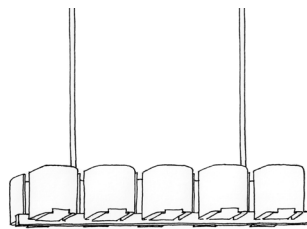

#### NOTES:

GLASS SHADES ARE HAND-BLOWN AND  
WILL VARY IN SIZE AND THICKNESS.

FROSTED FINISH WILL LIGHTEN COLORS

SCONCE W/ SHADE  
**9042 SH**

SCONCE  
**9042**

8, 10 & 12 LIGHT CHANDELIER

**5042A** (8 LIGHT CHANDELIER)