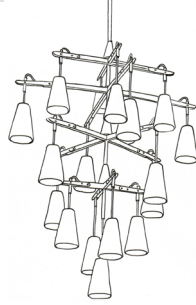

F U S E

lighting

VAIL DOUBLE SCONCE
2078

PATINATED STEEL WITH LIGHT ANTIQUE BRASS AND SMOKE GLASS

VAIL DOUBLE SCONCE

2078

HEIGHT: 16" (40.6 CM)

WIDTH: 13 1/2" (34.3 CM)

PROJECTION: APPROX 7" (17.8 CM)

WEIGHT: 10 LBS

SHADE: 5.5" DIA. X 7" H
(15 CM DIA X 17.8 CM H)

BACKPLATE: 4 1/4 DIA. (10.8 CM)

WIRING: 2 CANDELABRA BASE

SOCKETS, 60 WATT MAX. EACH

RECOMMENDED BULB: CLEAR T6 OR
G16.5

FROSTED (INSIDE)

NOTE:

ALL SHADES ARE HAND-BLOWN AND
WILL VARY IN SIZE AND THICKNESS.

FROSTED FINISH WILL LIGHTEN COLOR

CHANDELIER 17
4059A

CHANDELIER 21
5078B

VAIL 13 LIGHT CHANDELIER
5078D

VAIL 6 LIGHT
CHANDELIER
5078C