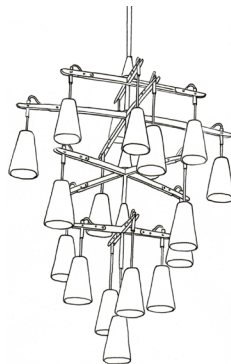

VAIL CHANDELIER 21

21 LIGHT

5078B

HEIGHT: 62" (157.5 CM)

DIAMETER: 40" (101.6 CM)

STEM: 10" (25.4 CM)

OAH: 73" H (185.4 CM)

CEILING CANOPY: 12" DIA. (30.5 DIA.)

WEIGHT: APPROX. 100 LBS.

SHADE: 5.5" DIA. X 7" H
(14 CM DIA. X 17.78 CM H)

WIRING: 21 CANDELABRA-BASE
SOCKETS, 60 WATT MAX. EACH

RECOMMENDED BULB: T6 CANDELA-
BRA BASE

17 LIGHT

5078A

HEIGHT: 58" (147.3 CM)

DIAMETER: 40" (101.6 CM)

STEM: 10" (25.4 CM)

OAH: 69" H (175.3 CM)

CEILING CANOPY: 12" DIA. (30.5 DIA.)

WEIGHT: APPROX. 75 LBS.

SHADE: 5.5" DIA. X 7" H
(14 CM DIA. X 17.78 CM H)

WIRING: 17 CANDELABRA-BASE
SOCKETS, 60 WATT MAX. EACH

RECOMMENDED BULB: T6 CANDELA-
BRA BASE

FRAME FINISH

DARK ANTIQUE BRASS

OIL RUBBED BRONZE

MATTE BLACK POWDER COAT

GLOSS WHITE POWDER COAT

PATINATED STEEL

ACCENT FINISHES

BRUSHED BRASS

LIGHT ANTIQUE BRASS

DARK ANTIQUE BRASS

BURNISHED BRASS

POLISHED BRASS

POLISHED NICKEL

SATIN NICKEL

OIL RUBBED BRONZE

GLOSS WHITE POWDER COAT

MATTE BLACK POWDER COAT

PATINATED STEEL

GLASS OPTIONS

COLOR (CHOOSE ONE)

CLEAR

SMOKE

TEXTURE (CHOOSE ONE)

SMOOTH

FROSTED (INSIDE)

NOTE:

ALL SHADES ARE HAND-BLOWN AND
WILL VARY IN SIZE AND THICKNESS.

FROSTED FINISH WILL LIGHTEN COLOR

CHANDELIER 17
4059A