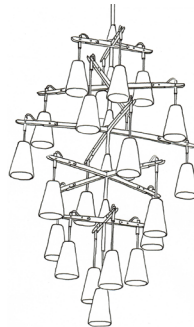

F U S E

lighting

VAIL CHANDELIER 17
5078A

PATINATED STEEL WITH LIGHT ANTIQUE BRASS AND SMOKE CLEAR GLASS

VAIL CHANDELIER 17

5078A

HEIGHT: 58" (147.3 CM)

DIAMETER: 40" (101.6 CM)

STEM: 10" (25.4 CM)

OAH: 69" H (175.3 CM)

CEILING CANOPY: 9" DIA.
(22.86 CM DIA.)

WEIGHT: APPROX. 75 LBS.

SHADE: 5.5" DIA. X 7" H
(14 CM DIA. X 17.78 CM H)

WIRING: 17 CANDELABRA-BASE
SOCKETS, 60 WATT MAX. EACH

(185.4 CM)

OAH: 73" H

CEILING CANOPY: 9" DIA.
(22.86 CM DIA.)

WEIGHT: APPROX. 100 LBS.

SHADE: 5.5" DIA. X 7" H
(14 CM DIA. X 17.78 CM H)

WIRING: 21 CANDELABRA-BASE
SOCKETS, 60 WATT MAX. EACH

RECOMMENDED BULB: T6 CANDELA-
BRA BASE

FROSTED (INSIDE)

NOTE:

ALL SHADES ARE HAND-BLOWN AND
WILL VARY IN SIZE AND THICKNESS.

FROSTED FINISH WILL LIGHTEN COLOR

CHANDELIER 21
5078B

VAIL 6 LIGHT
CHANDELIER
5078C

VAIL 12 LIGHT
CHANDELIER
5078D

VAIL SINGLE
SCONCE
1078