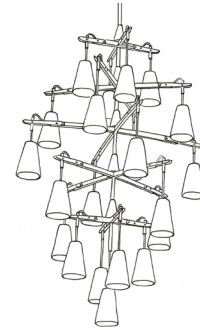

F U S E

lighting

VAIL CHANDELIER 13
5078D

PATINATED STEEL WITH LIGHT ANTIQUE BRASS AND SMOKE CLEAR GLASS

VAIL CHANDELIER 13

5078D

HEIGHT: 30" (76.2 CM)

DIAMETER: 36" (91 CM)

STEM: 20" (50.8 CM)

OAH: 52" H (132 CM)

CEILING CANOPY: 7" DIA.
(17.8 CM DIA.)

WEIGHT: APPROX. 65 LBS.

SHADE: 5.5" DIA. X 7" H
(14 CM DIA. X 17.78 CM H)

WIRING: 13 CANDELABRA-BASE
SOCKETS, 60 WATT MAX. EACH

SMOOTH

FROSTED (INSIDE)

NOTE:

ALL SHADES ARE HAND-BLOWN AND
WILL VARY IN SIZE AND THICKNESS.

FROSTED FINISH WILL LIGHTEN COLOR

CHANDELIER 17
4059A

CHANDELIER 21
5078B

VAIL 6 LIGHT
CHANDELIER
5078C

VAIL SINGLE
SCONCE
1078

VAIL DOUBLE
SCONCE
2078

fuselighting.com

© COPYRIGHT FUSE LIGHTING.
ALL RIGHTS RESERVED.