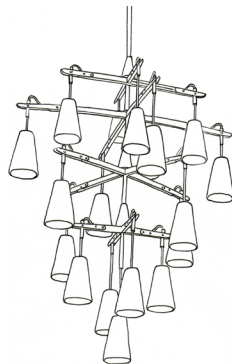

F U S E

lighting

VAIL CHANDELIER 13
5078D

PATINATED STEEL WITH LIGHT ANTIQUE BRASS AND SMOKE CLEAR GLASS

VAIL CHANDELIER 13

5078D

HEIGHT: 30" (76.2 CM)

DIAMETER: 36" (91 CM)

STEM: 20" (50.8 CM)

OAH: 52" H (132 CM)

CEILING CANOPY: 7" DIA.
(17.8 CM DIA.)

WEIGHT: APPROX. 65 LBS.

SHADE: 5.5" DIA. X 7" H
(14 CM DIA. X 17.78 CM H)

WIRING: 13 CANDELABRA-BASE
SOCKETS, 60 WATT MAX. EACH

RECOMMENDED BULB: T6 CANDELA-
BRA BASE

FRAME FINISH

DARK ANTIQUE BRASS

OIL RUBBED BRONZE

MATTE BLACK POWDER COAT

GLOSS WHITE POWDER COAT

PATINATED STEEL

ACCENT FINISHES

SMOOTH

FROSTED (INSIDE)

NOTE:

ALL SHADES ARE HAND-BLOWN AND
WILL VARY IN SIZE AND THICKNESS.

FROSTED FINISH WILL LIGHTEN COLOR

CHANDELIER 17
4059A

CHANDELIER 21
5078B

VAIL 6 LIGHT
CHANDELIER
5078C