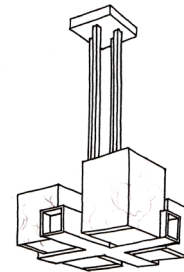

### 9059A

HEIGHT: 6" (15.2 CM)

WIDTH: 8" (20.3 CM)

ALABASTER SHADE:  
6"H X 5"W X 7"D  
(15.2H X 12.7W X 17.8D) CM

PROJECTION: 9" (22.9 CM)

BACKPLATE: 4 1/4"H X 8"W  
(10.8 CM H X 20.3 CM W)

WIRING: 1 CANDELABRA-BASE  
SOCKET, 60 WATT MAX.

### 9059B

HEIGHT: 7" (17.8 CM)

WIDTH: 10" (25.4 CM)

ALABASTER SHADE:  
7"H X 7"W X 8"D  
(17.8H X 17.8W X 20.3D)

PROJECTION: 10"

BACKPLATE: 4 1/4" X 10" (10.8H X 25.4W)

WIRING: 1 CANDELABRA-BASE  
SOCKET, 60 WATT MAX.

## SHADE OPTION

ALABASTER

## NOTES:

SHADES ARE HAND CUT AND ASSEMBLED FROM ALABASTER SHEETS.

NO TWO SHADE CUBES WILL BE IDENTICAL AND WILL VARY IN COLOR AND VEINING.

CHANDELIER XL  
5059 B

CHANDELIER  
5059

CHANDELIER X  
5059 X

PENDANT  
4059