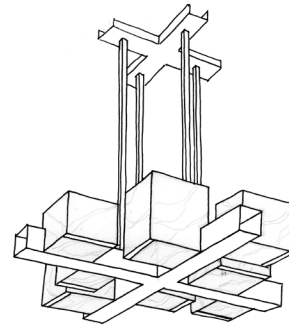

### 9059A

HEIGHT: 6" (15.2 CM)

WIDTH: 8" (20.3 CM)

ALABASTER SHADE:  
6"H X 5"W X 7"D  
(15.2H X 12.7W X 17.8D) CM

PROJECTION: 9" (22.9 CM)

BACKPLATE: 4 1/4"H X 8"W  
(10.8 CM H X 20.3 CM W)

WIRING: 1 CANDELABRA-BASE  
SOCKET, 60 WATT MAX.

### 9059B

HEIGHT: 7" (17.8 CM)

WIDTH: 10" (25.4 CM)

ALABASTER SHADE:  
7"H X 7"W X 8"D  
(17.8H X 17.8W X 20.3D)

PROJECTION: 10"

BACKPLATE: 4 1/4" X 10" (10.8H X 25.4W)

WIRING: 1 CANDELABRA-BASE  
SOCKET, 60 WATT MAX.

## NOTES:

SHADES ARE HAND CUT AND ASSEMBLED FROM ALABASTER SHEETS.

NO TWO SHADE CUBES WILL BE IDENTICAL AND WILL VARY IN COLOR AND VEINING.

CHANDELIER XL  
5059 B

CHANDELIER  
5059

CHANDELIER X  
5059 X

PENDANT  
4059