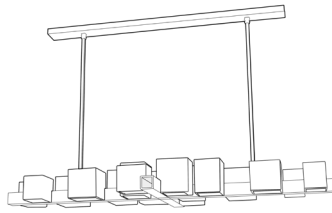

DEPTH: 18" (45.72 CM)

OAH: 38" STANDARD (96.5 CM)

CEILING CANOPY: 7" SQ (17.8 CM)

WEIGHT: APPROX.60 LBS.

WIRING: 4 CANDELABRA-BASE
SOCKETS, 60 WATT MAX. EACH

METAL FINISHES

BRUSHED BRASS

LIGHT ANTIQUE BRASS

SHADE OPTION

ALABASTER

NOTES:

SHADES ARE HAND CUT AND ASSEMBLED FROM ALABASTER SHEETS.

NO TWO SHADE CUBES WILL BE IDENTICAL AND WILL VARY IN COLOR AND VEINING.

CHANDELIER XL
5059 B

CHANDELIER
5059

X CHANDELIER
5059 X