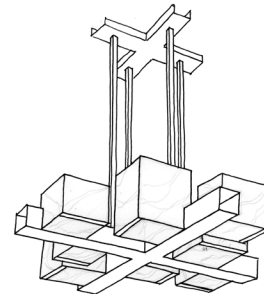

F U S E

lighting

SOHO PENDANT
4059

BLACK POWDER COAT WITH ALIBASTER SHADES

SOHO PENDANT

4059

HEIGHT: 8" (20.32 CM)

WIDTH: 18" (45.72 CM)

DEPTH: 18" (45.72 CM)

OAH: 38" STANDARD (96.5 CM)

CEILING CANOPY: 7" SQ (17.8 CM)

WEIGHT: APPROX.60 LBS.

WIRING: 4 CANDELABRA-BASE
SOCKETS, 60 WATT MAX. EACH

METAL FINISHES

BRUSHED BRASS

LIGHT ANTIQUE BRASS

SHADE OPTION

ALABASTER

NOTES:

SHADES ARE HAND CUT AND ASSEMBLED FROM ALABASTER SHEETS.

NO TWO SHADE CUBES WILL BE IDENTICAL AND WILL VARY IN COLOR AND VEINING.

CHANDELIER XL
5059 B

CHANDELIER
5059

X CHANDELIER
5059 X

SINGLE SCONCE

9059A (6" HIGH SCONCE)
9059B (7" HIGH SCONCE)

SOHO LINEAR
9059C

fuselighting.com

© COPYRIGHT FUSE LIGHTING.
ALL RIGHTS RESERVED.