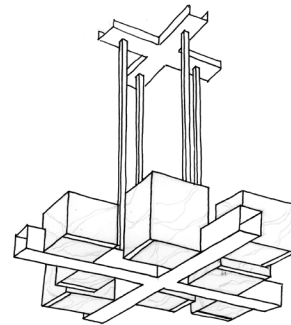

## 9059C

HEIGHT: 7" (17.8 CM)

WIDTH: 62" (157.5 CM)

DEPTH: 8" (20.3 CM)

WEIGHT: 40 LBS

WIRING: 5 CANDELABRA BASE

SOCKETS, 60 WATT MAX. EACH

J-BOX LOCATION: AS NEEDED, SPECIFY  
AT TIME OF ORDER

## NOTES:

SHADES ARE HAND CUT AND ASSEMBLED FROM ALABASTER SHEETS.

NO TWO SHADE CUBES WILL BE IDENTICAL AND WILL VARY IN COLOR AND VEINING.

CHANDELIER XL  
**5059 B**

CHANDELIER  
**5059**

CHANDELIER X  
**5059 X**

PENDANT  
**4059**

SCONCE

**9059A** (6" SCONCE)

**9059B** (7" SCONCE)

[fuselighting.com](http://fuselighting.com)

© COPYRIGHT FUSE LIGHTING.  
ALL RIGHTS RESERVED.