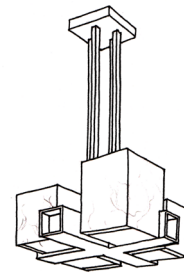

## 9059C

HEIGHT: 7" (17.8 CM)

WIDTH: 62" (157.5 CM)

DEPTH: 8" (20.3 CM)

WEIGHT: 40 LBS

WIRING: 5 CANDELABRA BASE

SOCKETS, 60 WATT MAX. EACH

J-BOX LOCATION: AS NEEDED, SPECIFY  
AT TIME OF ORDER

## SHADE OPTION

ALABASTER

## NOTES:

SHADES ARE HAND CUT AND ASSEMBLED FROM ALABASTER SHEETS.

NO TWO SHADE CUBES WILL BE IDENTICAL AND WILL VARY IN COLOR AND VEINING.

CHANDELIER XL  
**5059 B**

CHANDELIER  
**5059**

CHANDELIER X  
**5059 X**

PENDANT  
**4059**

SCONCE

**9059A** (6" SCONCE)

**9059B** (7" SCONCE)

[fuselighting.com](http://fuselighting.com)

© COPYRIGHT FUSE LIGHTING.  
ALL RIGHTS RESERVED.