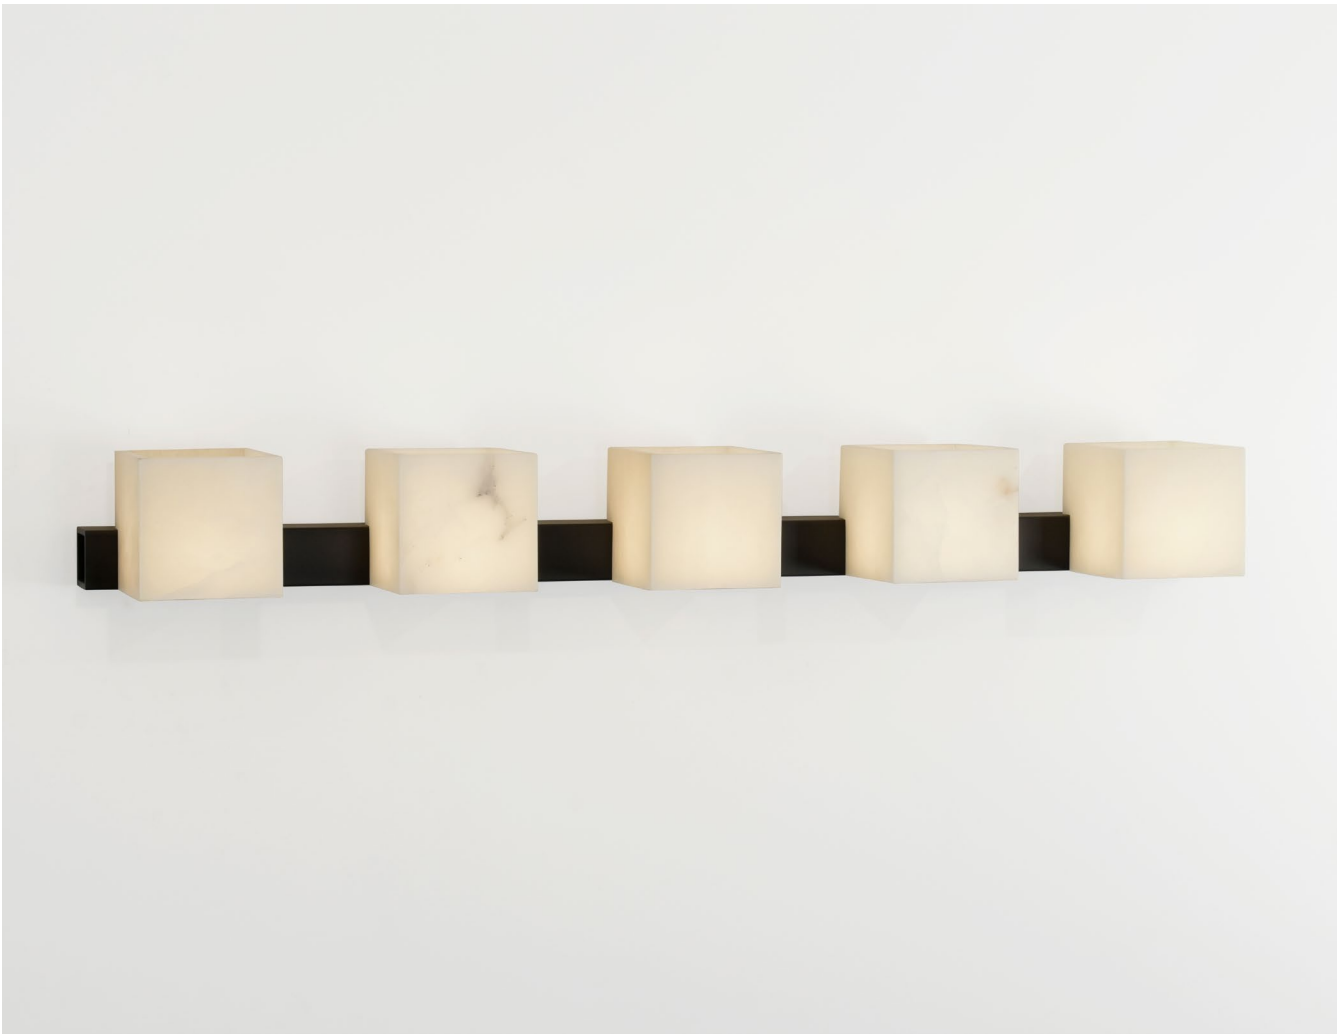

F U S E

lighting

SOHO LINEAR SCONCE  
9059C

PATINATED STEEL WITH ALABASTER SHADES

# SOHO LINEAR SCONCE

## 9059C

HEIGHT: 7" (17.8 CM)

WIDTH: 62" (157.5 CM)

DEPTH: 8" (20.3 CM)

WEIGHT: 40 LBS

WIRING: 5 CANDELABRA BASE

SOCKETS, 60 WATT MAX. EACH

J-BOX LOCATION: AS NEEDED, SPECIFY  
AT TIME OF ORDER

## SHADE OPTION

ALABASTER