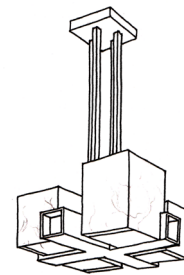

## 5059B

HEIGHT: 8" (20.3 CM)

WIDTH: 82" (208.3 CM)

DEPTH: 36" (91.4 CM)

OAH: 38" STANDARD (96.5 CM)

CEILING CANOPY: 63"W X 4 1/2"D  
(160 CM W X 11.4 CM D)

WEIGHT: APPROX. 160 LBS.

WIRING: 16 CANDELABRA-BASE  
SOCKETS, 60 WATT MAX. EACH

## SHADE OPTION

ALABASTER

## NOTES:

SHADES ARE HAND CUT AND ASSEMBLED FROM ALABASTER SHEETS.

NO TWO SHADE CUBES WILL BE IDENTICAL AND WILL VARY IN COLOR AND VEINING.

CHANDELIER  
**5059**

CHANDELIER X  
**5059 X**

PENDANT  
**4059**

SCONCE

**9059A** (6" SCONCE)  
**9059B** (7" SCONCE)

SOHO LINEAR  
**9059C**

[fuselighting.com](http://fuselighting.com)

© COPYRIGHT FUSE LIGHTING.  
ALL RIGHTS RESERVED.