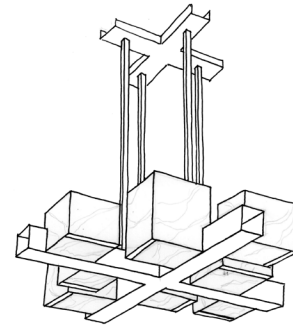

CHANDELIER X
5059 X