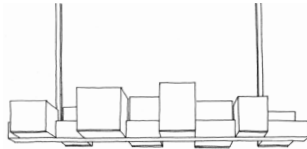

SOHO CHANDELIER XL

5059B

HEIGHT: 8" (20.3 CM)

WIDTH: 82" (208.3 CM)

DEPTH: 36" (91.4 CM)

OAH: 38" STANDARD (96.5 CM)

CEILING CANOPY: 63"W X 4 1/2"D
(160 CM W X 11.4 CM D)

WEIGHT: APPROX. 160 LBS.

WIRING: 16 CANDELABRA-BASE
SOCKETS, 60 WATT MAX. EACH

METAL FINISHES

BRUSHED BRASS

LIGHT ANTIQUE BRASS

DARK ANTIQUE BRASS

BURNISHED BRASS

POLISHED NICKEL

SATIN NICKEL

OIL RUBBED BRONZE

GLOSS WHITE POWDER COAT

MATTE BLACK POWDER COAT

PATINATED STEEL

SHADE OPTION

ALABASTER

NOTES:

SHADES ARE HAND CUT AND ASSEMBLED FROM ALABASTER SHEETS.

NO TWO SHADE CUBES WILL BE IDENTICAL AND WILL VARY IN COLOR AND VEINING.

CHANDELIER
5059