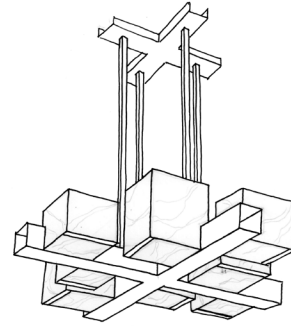

F U S E
lighting

SOHO CHANDELIER
5059

DARK ANTIQUE BRASS WITH ALABASTER SHADES

SOHO CHANDELIER

5059

HEIGHT: 8" (20.3 CM)

WIDTH: 52" (132.1 CM)

DEPTH: 17" (43.2 CM)

OAH: 38" STANDARD (96.5 CM)

CEILING CANOPY: 44"W X 4 1/4"D
(111.7 CM W X 10.8 CM D)

WEIGHT: APPROX. 100 LBS.

WIRING: 8 CANDELABRA-BASE
SOCKETS, 60 WATT MAX. EACH

METAL FINISHES

BRUSHED BRASS

LIGHT ANTIQUE BRASS

SHADE OPTION

ALABASTER

NOTES:

SHADES ARE HAND CUT AND ASSEMBLED FROM ALABASTER SHEETS.

NO TWO SHADE CUBES WILL BE IDENTICAL AND WILL VARY IN COLOR AND VEINING.

CHANDELIER XL
5059 B

CHANDELIER X
5059 X

PENDANT
4059

SCONCE

9059A (6" SCONCE)

9059B (7" SCONCE)

SOHO LINEAR
9059C

fuselighting.com

© COPYRIGHT FUSE LIGHTING.
ALL RIGHTS RESERVED.