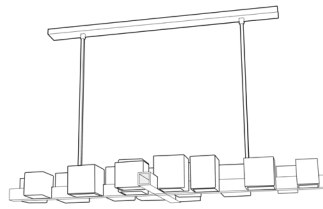

F U S E
lighting

SOHO CHANDELIER
5059

DARK ANTIQUE BRASS WITH ALABASTER SHADES

SOHO CHANDELIER

5059

HEIGHT: 8" (20.3 CM)

WIDTH: 52" (132.1 CM)

DEPTH: 17" (43.2 CM)

OAH: 38" STANDARD (96.5 CM)

CEILING CANOPY: 44"W X 4 1/4"D
(111.7 CM W X 10.8 CM D)

WEIGHT: APPROX. 100 LBS.

WIRING: 8 CANDELABRA-BASE
SOCKETS, 60 WATT MAX. EACH

METAL FINISHES

BRUSHED BRASS

LIGHT ANTIQUE BRASS

SHADE OPTION

ALABASTER

NOTES:

SHADES ARE HAND CUT AND ASSEMBLED FROM ALABASTER SHEETS.

NO TWO SHADE CUBES WILL BE IDENTICAL AND WILL VARY IN COLOR AND VEINING.

CHANDELIER XL
5059 B

CHANDELIER X
5059 X

PENDANT
4059