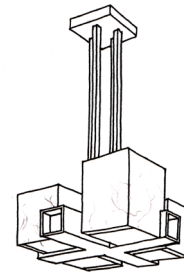

F U S E
lighting

SOHO CHANDELIER
5059

DARK ANTIQUE BRASS WITH ALABASTER SHADES

SOHO CHANDELIER

5059

HEIGHT: 8" (20.3 CM)

WIDTH: 52" (132.1 CM)

DEPTH: 17" (43.2 CM)

OAH: 38" STANDARD (96.5 CM)

CEILING CANOPY: 44"W X 4 1/4"D
(111.7 CM W X 10.8 CM D)

WEIGHT: APPROX. 100 LBS.

WIRING: 8 CANDELABRA-BASE
SOCKETS, 60 WATT MAX. EACH

METAL FINISHES

BRUSHED BRASS

LIGHT ANTIQUE BRASS

SHADE OPTION

ALABASTER

NOTES:

SHADES ARE HAND CUT AND ASSEMBLED FROM ALABASTER SHEETS.

NO TWO SHADE CUBES WILL BE IDENTICAL AND WILL VARY IN COLOR AND VEINING.

CHANDELIER XL
5059 B

CHANDELIER X
5059 X

PENDANT
4059

SCONCE

9059A (6" SCONCE)

9059B (7" SCONCE)

SOHO LINEAR
9059C

fuselighting.com

© COPYRIGHT FUSE LIGHTING.
ALL RIGHTS RESERVED.