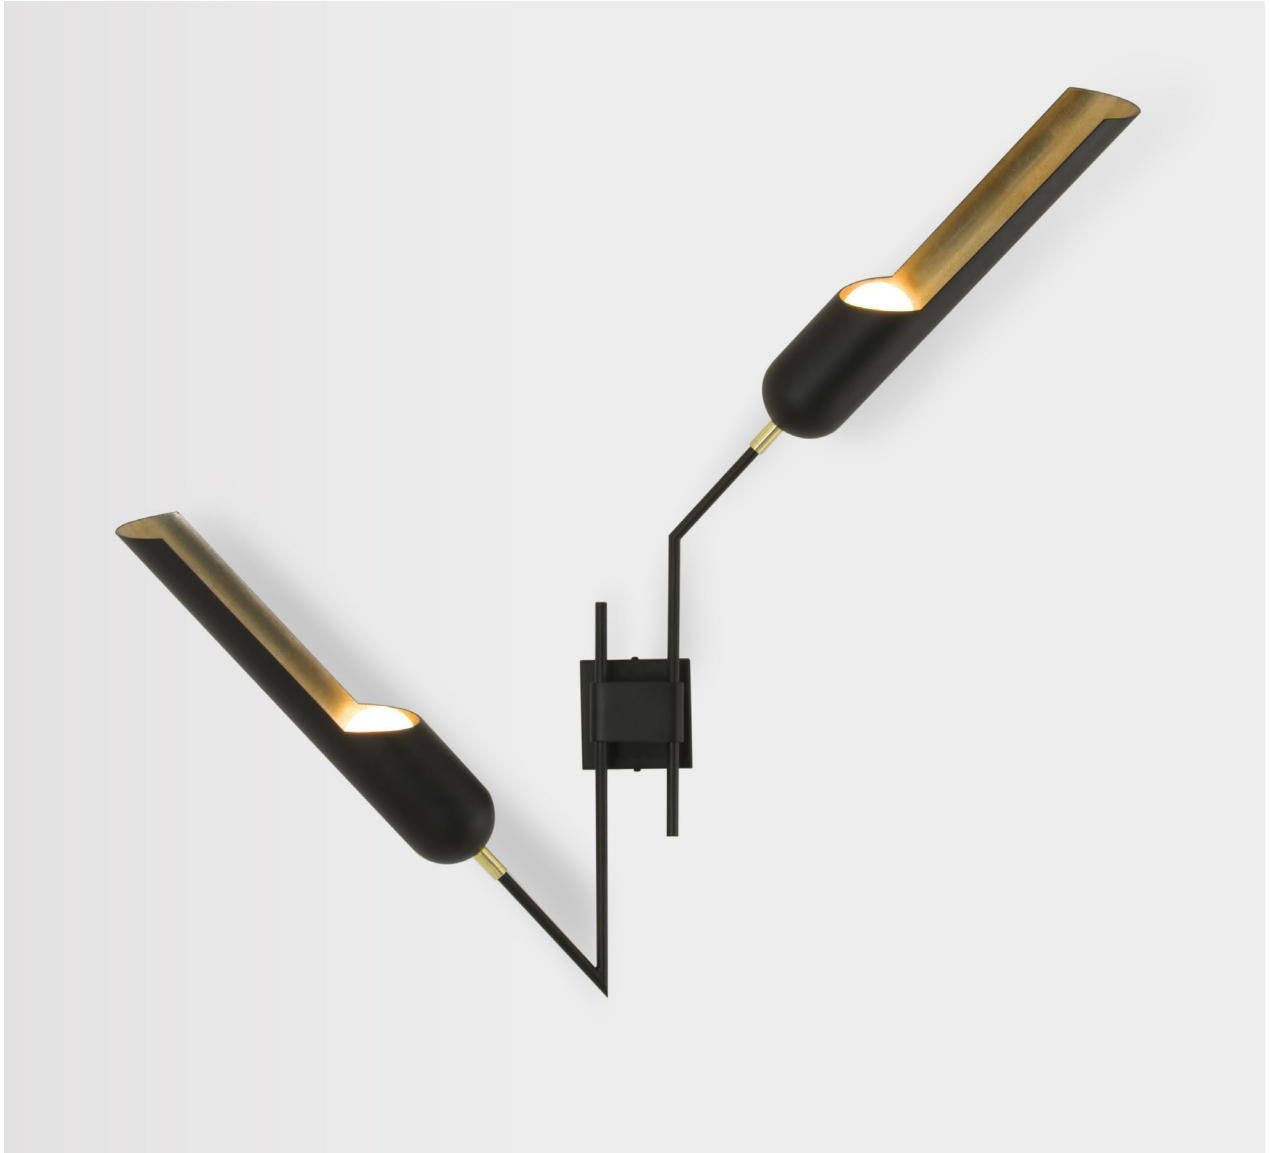

F U S E
lighting

PARIS SCONCE
2061

MATTE BLACK POWDER COAT WITH DUTCH GOLD GILDING SHADE INTERIOR AND POLISHED BRASS ACCENTS

PARIS SCONCE

2061

HEIGHT: 40" (101.6 CM)

WIDTH: 40" (101.6 CM)

DEPTH: 10" (25.4 CM)

BACKPLATE: 4 1/2" H X 4 1/2" W
(10.8 CM H X 10.8 CM W)

WEIGHT: APPROX. 8 LBS.

WIRING: TWO MEDIUM BASE SOCKETS
60 WATT MAX. EACH

RECOMMENDED BULB: 40 WATT G-25
WHITE

METAL FINISHES

BURNISHED BRASS

POLISHED NICKEL

SATIN NICKEL

GLOSS WHITE POWDER COAT

MATTE BLACK POWDER COAT

PATINATED STEEL

SHADE OPTIONS (EXTERIOR)

DARK ANTIQUE BRASS

OIL RUBBED BRONZE

GLOSS WHITE POWDER COAT

MATTE BLACK POWDER COAT

SHADE OPTIONS (INTERIOR)

PAINTED WHITE

DUTCH GOLD GILDING

DUTCH WHITE GOLD GILDING

DUTCH PLATINUM GILDING

ACCENT OPTIONS (CHOOSE ONE)

BRUSHED BRASS