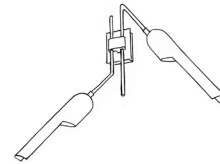

POLISHED BRASS

POLISHED NICKEL

SATIN NICKEL

3-LIGHT CHANDELIER
5061B

FLOOR LAMP
7061

DOUBLE SCONCE
2061

CHANDELIER
5061

2-LIGHT PENDANT
4061B