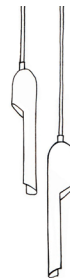

F U S E
lighting

PARIS PENDANT
4061A

MATTE BLACK POWDER COAT WITH POLISHED BRASS ACCENTS AND DUTCH GOLD GILDING

PARIS PENDANT

4061A

SHADES: 20" LONG X 4" DIA

(50.8 X 10.2 CM)

CEILING CANOPY: 5 DIA. (12.7 CM)

OAH: 42" STANDARD (106.7 CM)

WEIGHT: APPROX. 20 LBS.

WIRING: 1 MEDIUM BASE SOCKET

60 WATT MAX.

RECOMMENDED BULB: 40 WATT G-25
WHITE

METAL FINISHES

BURNISHED BRASS

POLISHED NICKEL

SATIN NICKEL

GLOSS WHITE POWDER COAT

MATTE BLACK POWDER COAT

PATINATED STEEL

SHADE OPTIONS (EXTERIOR)

DARK ANTIQUE BRASS

OIL RUBBED BRONZE

GLOSS WHITE POWDER COAT

POLISHED BRASS

POLISHED NICKEL

SATIN NICKEL

3-LIGHT CHANDELIER
5061B

FLOOR LAMP
7061

DOUBLE SCONCE
2061

CHANDELIER
5061

2-LIGHT PENDANT
4061B