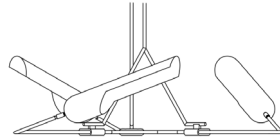

PARIS PENDANT

4061A

SHADES: 20" LONG X 4" DIA

(50.8 X 10.2 CM)

CEILING CANOPY: 5 DIA. (12.7 CM)

OAH: 42" STANDARD (106.7 CM)

WEIGHT: APPROX. 20 LBS.

WIRING: 1 MEDIUM BASE SOCKET

60 WATT MAX.

RECOMMENDED BULB: 40 WATT G-25
WHITE

METAL FINISHES

BURNISHED BRASS

POLISHED NICKEL

SATIN NICKEL

GLOSS WHITE POWDER COAT

MATTE BLACK POWDER COAT

PATINATED STEEL

SHADE OPTIONS (EXTERIOR)

DARK ANTIQUE BRASS

OIL RUBBED BRONZE

GLOSS WHITE POWDER COAT

MATTE BLACK POWDER COAT

SHADE OPTIONS (INTERIOR)

PAINTED WHITE

DUTCH GOLD GILDING

DUTCH WHITE GOLD GILDING

DUTCH PLATINUM GILDING

ACCENT OPTIONS (CHOOSE ONE)

BRUSHED BRASS

POLISHED BRASS

POLISHED NICKEL

SATIN NICKEL

3-LIGHT CHANDELIER
5061B