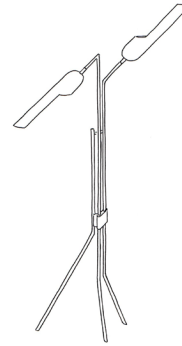

F U S E
lighting

PARIS PENDANT
4061A

MATTE BLACK POWDER COAT WITH POLISHED BRASS ACCENTS AND DUTCH GOLD GILDING

PARIS PENDANT

4061A

SHADES: 20" LONG X 4" DIA

(50.8 X 10.2 CM)

CEILING CANOPY: 5 DIA. (12.7 CM)

OAH: 42" STANDARD (106.7 CM)

WEIGHT: APPROX. 20 LBS.

WIRING: 1 MEDIUM BASE SOCKET

60 WATT MAX.

RECOMMENDED BULB: 40 WATT G-25
WHITE

METAL FINISHES

BURNISHED BRASS

POLISHED NICKEL

SATIN NICKEL

GLOSS WHITE POWDER COAT

MATTE BLACK POWDER COAT

PATINATED STEEL

SHADE OPTIONS (EXTERIOR)

DARK ANTIQUE BRASS

OIL RUBBED BRONZE

GLOSS WHITE POWDER COAT

POLISHED BRASS

POLISHED NICKEL

SATIN NICKEL

3-LIGHT CHANDELIER
5061B

FLOOR LAMP
7061

DOUBLE SCONCE
2061

CHANDELIER
5061

2-LIGHT PENDANT
4061B