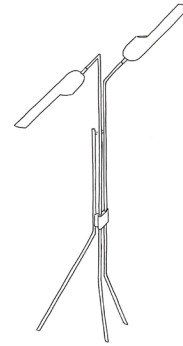

F U S E

lighting

PARIS CHANDELIER
5061

BLACK POWDER COAT WITH WHITE SHADE INTERIOR AND POLISHED BRASS ACCENTS

PARIS CHANDELIER

5061

HEIGHT: 16" (40.6 CM)

WIDTH: 86" DIA. (218.4 CM)

DEPTH: 86" DIA. (218.4 CM)

OAH: 50.5" (128.3 CM)

CEILING CANOPY: 8" DIA. (20.3 CM)

WEIGHT: APPROX. 25 LBS.

WIRING: SIX MEDIUM BASE SOCKETS
60 WATT MAX. EACH

RECOMMENDED BULB: 40 WATT G-25
WHITE

METAL FINISHES

BRUSHED BRASS

POLISHED BRASS

POLISHED NICKEL

SATIN NICKEL

3-LIGHT CHANDELIER
5061B

FLOOR LAMP
7061

DOUBLE SCONCE
2061

PENDANT
4061A