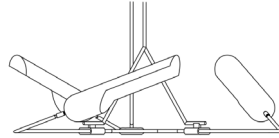

PARIS 2-LIGHT PENDANT

4061B

SHADES: 20" LONG X 4" DIA
(50.8 X 10.2 CM)

CEILING CANOPY: 10 DIA. (25.4 CM)

CAH: 42" STANDARD (106.7 CM)

WEIGHT: APPROX. 20 LBS.

WIRING: 2 MEDIUM BASE SOCKETS 60
WATT MAX. EACH

RECOMMENDED BULB: 40 WATT G-25
WHITE

METAL FINISHES

BURNISHED BRASS

POLISHED NICKEL

SATIN NICKEL

GLOSS WHITE POWDER COAT

MATTE BLACK POWDER COAT

PATINATED STEEL

SHADE OPTIONS (EXTERIOR)

DARK ANTIQUE BRASS

OIL RUBBED BRONZE

GLOSS WHITE POWDER COAT

MATTE BLACK POWDER COAT

SHADE OPTIONS (INTERIOR)

PAINTED WHITE

DUTCH GOLD GILDING

DUTCH WHITE GOLD GILDING

DUTCH PLATINUM GILDING

ACCENT OPTIONS (CHOOSE ONE)

BRUSHED BRASS

POLISHED BRASS

POLISHED NICKEL

SATIN NICKEL

3-LIGHT CHANDELIER
5061B