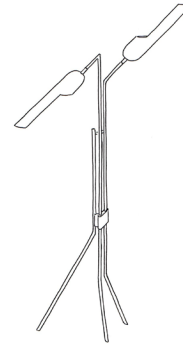

F U S E

lighting

PARIS 2-LIGHT PENDANT
4061B

GLOSS WHITE POWDER COAT WITH POLISHED NICKEL ACCENTS

PARIS 2-LIGHT PENDANT

4061B

SHADES: 20" LONG X 4" DIA
(50.8 X 10.2 CM)

CEILING CANOPY: 10 DIA. (25.4 CM)

CAH: 42" STANDARD (106.7 CM)

WEIGHT: APPROX. 20 LBS.

WIRING: 2 MEDIUM BASE SOCKETS 60
WATT MAX. EACH

RECOMMENDED BULB: 40 WATT G-25
WHITE

METAL FINISHES

BURNISHED BRASS

POLISHED NICKEL

SATIN NICKEL

POLISHED NICKEL

SATIN NICKEL

3-LIGHT CHANDELIER
5061B

FLOOR LAMP
7061

DOUBLE SCONCE
2061

CHANDELIER
5061

PENDANT
4061A

fuselighting.com