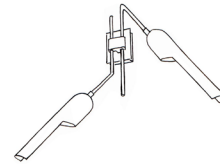

POLISHED NICKEL

SATIN NICKEL

3-LIGHT CHANDELIER
5061B

FLOOR LAMP
7061

DOUBLE SCONCE
2061

CHANDELIER
5061

PENDANT
4061A

fuselighting.com