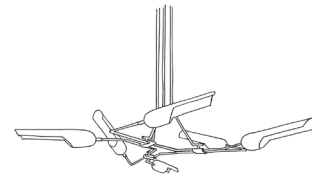

POLISHED NICKEL

SATIN NICKEL

3-LIGHT CHANDELIER
5061B

FLOOR LAMP
7061

DOUBLE SCONCE
2061

CHANDELIER
5061

PENDANT
4061A

fuselighting.com