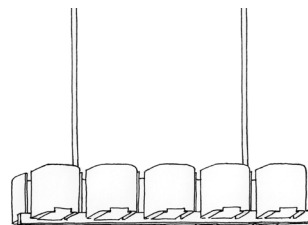

BACKPLATE: 10" H X 8" W
(25.4 CM H X 20.3 CM W)

WIRING: 1 CANDELABRA-BASE
SOCKET, 60 WATT MAX.

J-BOX LOCATION: 5" (12.7 CM)
FROM TOP OF FIXTURE

ADA COMPLIANT

METAL FINISHES

BRUSHED BRASS

LIGHT ANTIQUE BRASS

NOTE:

ALABASTER SHADES ARE CARVED
FROM A SOLID BLOCK OF STONE AND
WILL VARY IN COLOR AND VEINING.

SCONCE W/ SHADE
9042 SH

MINI SCONCE
9042 MINI

8, 10 & 12 LIGHT CHANDELIER

5042A (8 LIGHT CHANDELIER)

5042B (10 LIGHT CHANDELIER)