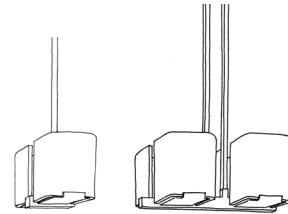

BACKPLATE: 10" H X 8" W
(25.4 CM H X 20.3 CM W)

WIRING: 1 CANDELABRA-BASE
SOCKET, 60 WATT MAX.

J-BOX LOCATION: 5" (12.7 CM)
FROM TOP OF FIXTURE

ADA COMPLIANT

METAL FINISHES

BRUSHED BRASS

LIGHT ANTIQUE BRASS

5042C (12 LIGHT CHANDELIER)

TABLE LAMP
6042

LANTERN
6042 L

2 & 4 LIGHT PENDANT

4042A (2 LIGHT PENDANT)

4042B (4 LIGHT PENDANT)

CEILING MOUNT
8042

fuselighting.com