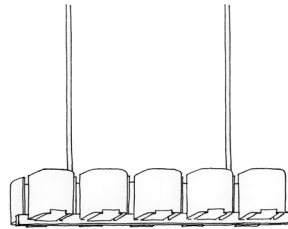

LONDON 4-LIGHT PENDANT

4-LIGHT

4042B

HEIGHT: 9 3/4" (24.8 CM)

WIDTH: 19" (48.3 CM)

DEPTH: 8" (20.3 CM)

CAH: 38" STANDARD* (96.5 CM)

CEILING CANOPY: 5 1/4"W X 4 3/4"D
(13.3 CM W X 12.0 CM D)

WEIGHT: APPROX. 40 LBS.

WIRING: 4 CANDELABRA-BASE
SOCKETS, 60 WATT MAX. EACH

METAL FINISHES

BRUSHED BRASS

LIGHT ANTIQUE BRASS

DARK ANTIQUE BRASS

BURNISHED BRASS

MATTE BRASS

POLISHED NICKEL

SATIN NICKEL

OIL RUBBED BRONZE

GLOSS WHITE POWDER COAT

MATTE BLACK POWDER COAT

PATINATED STEEL

GLASS SHADES

COLOR (CHOOSE ONE)

CLEAR

BLUE

CERULEAN

SMOKE

TEXTURE (CHOOSE ONE)

SMOOTH

CRACKLED

FROSTED (INSIDE)

NOTES:

GLASS SHADES ARE HAND-BLOWN AND
WILL VARY IN SIZE AND THICKNESS.

FROSTED FINISH WILL LIGHTEN COLOR

MINERAL SHADES

ALABASTER

NOTE:

ALABASTER SHADES ARE CARVED
FROM A SOLID BLOCK OF STONE AND
WILL VARY IN COLOR AND VEINING.

8, 10 & 12 LIGHT CHANDELIER

5042A (8 LIGHT CHANDELIER)

5042B (10 LIGHT CHANDELIER)

5042C (12 LIGHT CHANDELIER)