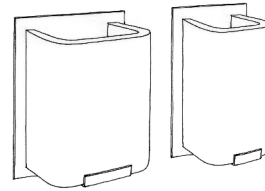

SINGLE & MINI SCONCE

9042 (SCONCE)

9042 MINI (MINI SCONCE)