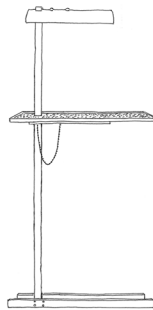

## X-1019

HEIGHT: 27" (68.6 CM)

WIDTH: 7 1/4" (18.4 CM)

PROJECTION: 6" (15.2 CM)

BACKPLATE: 27"H X 7 1/4"W  
(68.6 CM H X 18.4 CM W)

WIRING: 1 MEDIUM-BASE SOCKET,  
60 WATT MAX.

J-BOX LOCATION:  
APPROX. 3", 8", 13 1/2", 19"  
& 24" FROM TOP OF FIXTURE  
(7.6, 20.3, 34.3, 48.3 & 60.9 CM)

## BACKPLATE OPTIONS

ANTIQUED MIRROR  
ANTIQUED RIBBED MIRROR  
GRAPHITE MIRROR  
CLOUDY GREY MIRROR  
SPECKLED MIRROR

NOTE:

GLASS/MIRROR ON OUR OUTDOOR  
HUDSON BACKPLATE WILL FABRICATED  
AS A SINGLE PIECE.

(AS SHOWN IN IMAGE)

24" SCONCE INDOOR ONLY  
**1019B**

FLOOR LAMP  
**7019**

DRINK TABLE  
**7019 T**

fuselighting.com

© COPYRIGHT FUSE LIGHTING.  
ALL RIGHTS RESERVED.