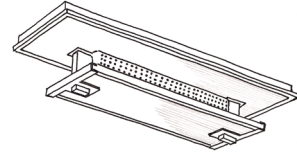

HARRINGTON SQUARE CEILING MOUNT 24 IN

8049B

HEIGHT: 4 1/2" (11.4 CM)

WIDTH: 24" (60.9 CM)

DEPTH: 24" (60.9 CM)

CEILING CANOPY: 24"W X 24"D
(60.9 CM W X 60.9 CM D)

WIRING: 4 MEDIUM-BASE SOCKETS, 60
WATT MAX.

METAL FINISHES

BRUSHED BRASS
LIGHT ANTIQUE BRASS
DARK ANTIQUE BRASS
BURNISHED BRASS
MATTE BRASS
POLISHED NICKEL
SATIN NICKEL
OIL RUBBED BRONZE
GLOSS WHITE POWDER COAT
MATTE BLACK POWDER COAT
PATINATED STEEL

BACKPLATE OPTIONS

ANTIQUED MIRROR
ANTIQUED RIBBED MIRROR
GRAPHITE MIRROR
CLOUDY GREY MIRROR
SPECKLED MIRROR

RECOMMENDED SHIELD

ANTIQUED RIBBED MIRROR

CEILING MOUNT
8049